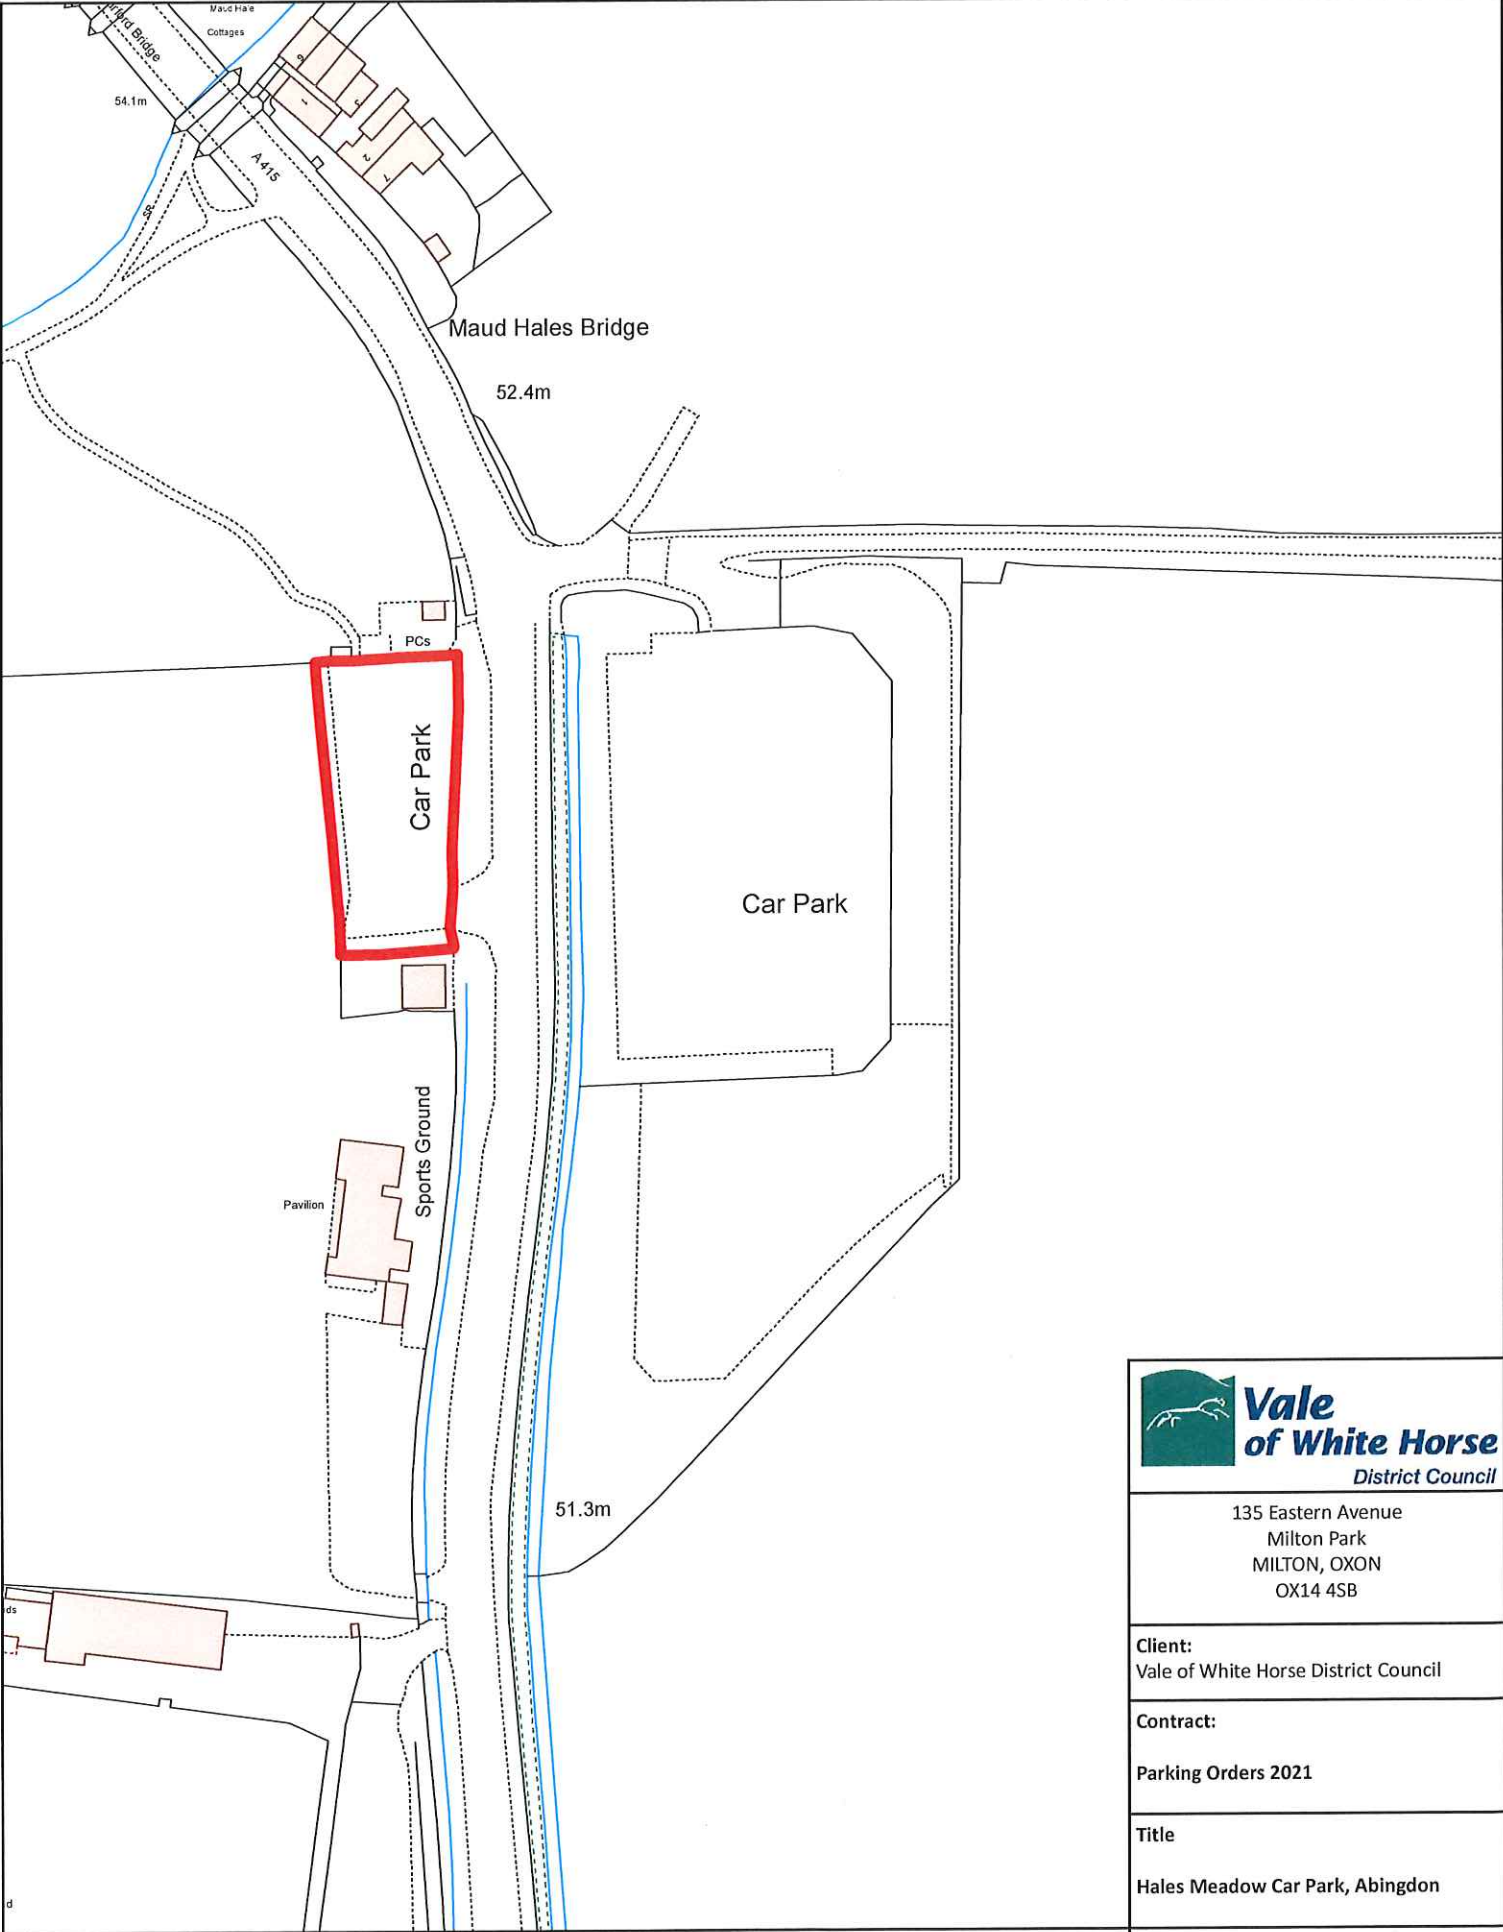

135 Eastern Avenue
Milton Park
MILTON, OXON
OX14 4SB

Client:
Vale of White Horse District Council

Contract:
Parking Orders 2021

Title
Hales Meadow Car Park, Abingdon

Division:
Date:
27/10/2020

Scale:
1:1,250 at A4
Drawn by: SAW
Checked by:

© Crown copyright and database rights 2020 OS 100019525. You are granted a non-exclusive, royalty free, revocable licence solely to view the Licensed Data for non-commercial purposes for the period during which Vale of White Horse District Council makes it available. You are not permitted to copy, sub-license, distribute, sell or otherwise make available the Licensed Data to third parties in any form. Third party rights to enforce the terms of this licence shall be reserved to OS.