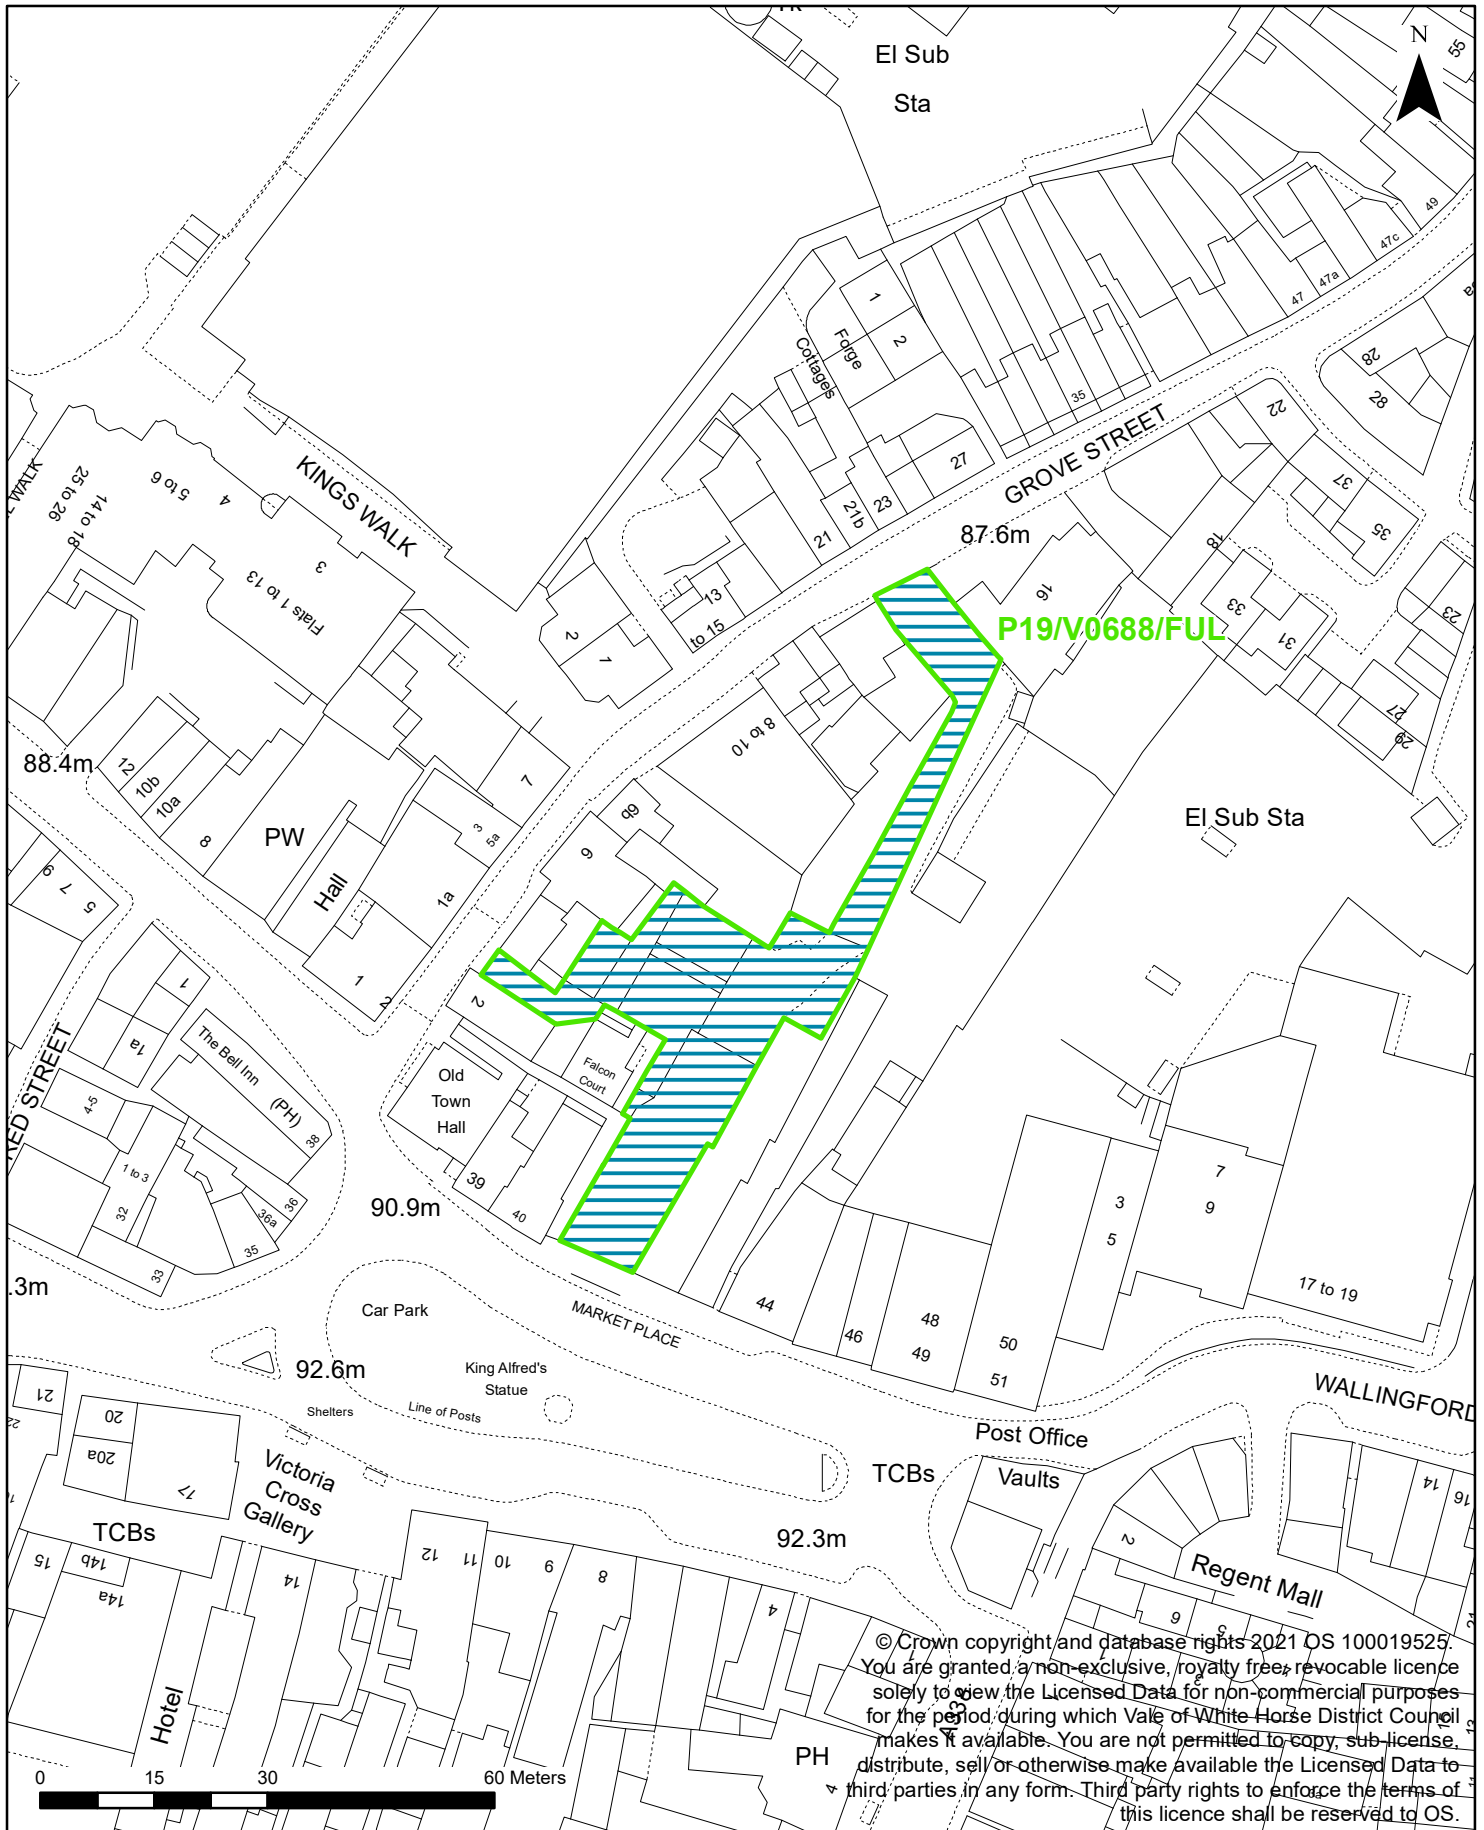

Vale of White Horse District Council Brownfield Land Register

42 Market Place Wantage OX12 8AW

January 2021

-  Brownfield Land within Site
-  Site with Planning Permission

1:1,000

© Crown copyright and database rights 2021 OS 100019525.
You are granted a non-exclusive, royalty free, revocable licence
solely to view the Licensed Data for non-commercial purposes
for the period during which Vale of White Horse District Council
makes it available. You are not permitted to copy, sub-licence,
distribute, sell or otherwise make available the Licensed Data to
third parties in any form. Third party rights to enforce the terms of
this licence shall be reserved to OS.