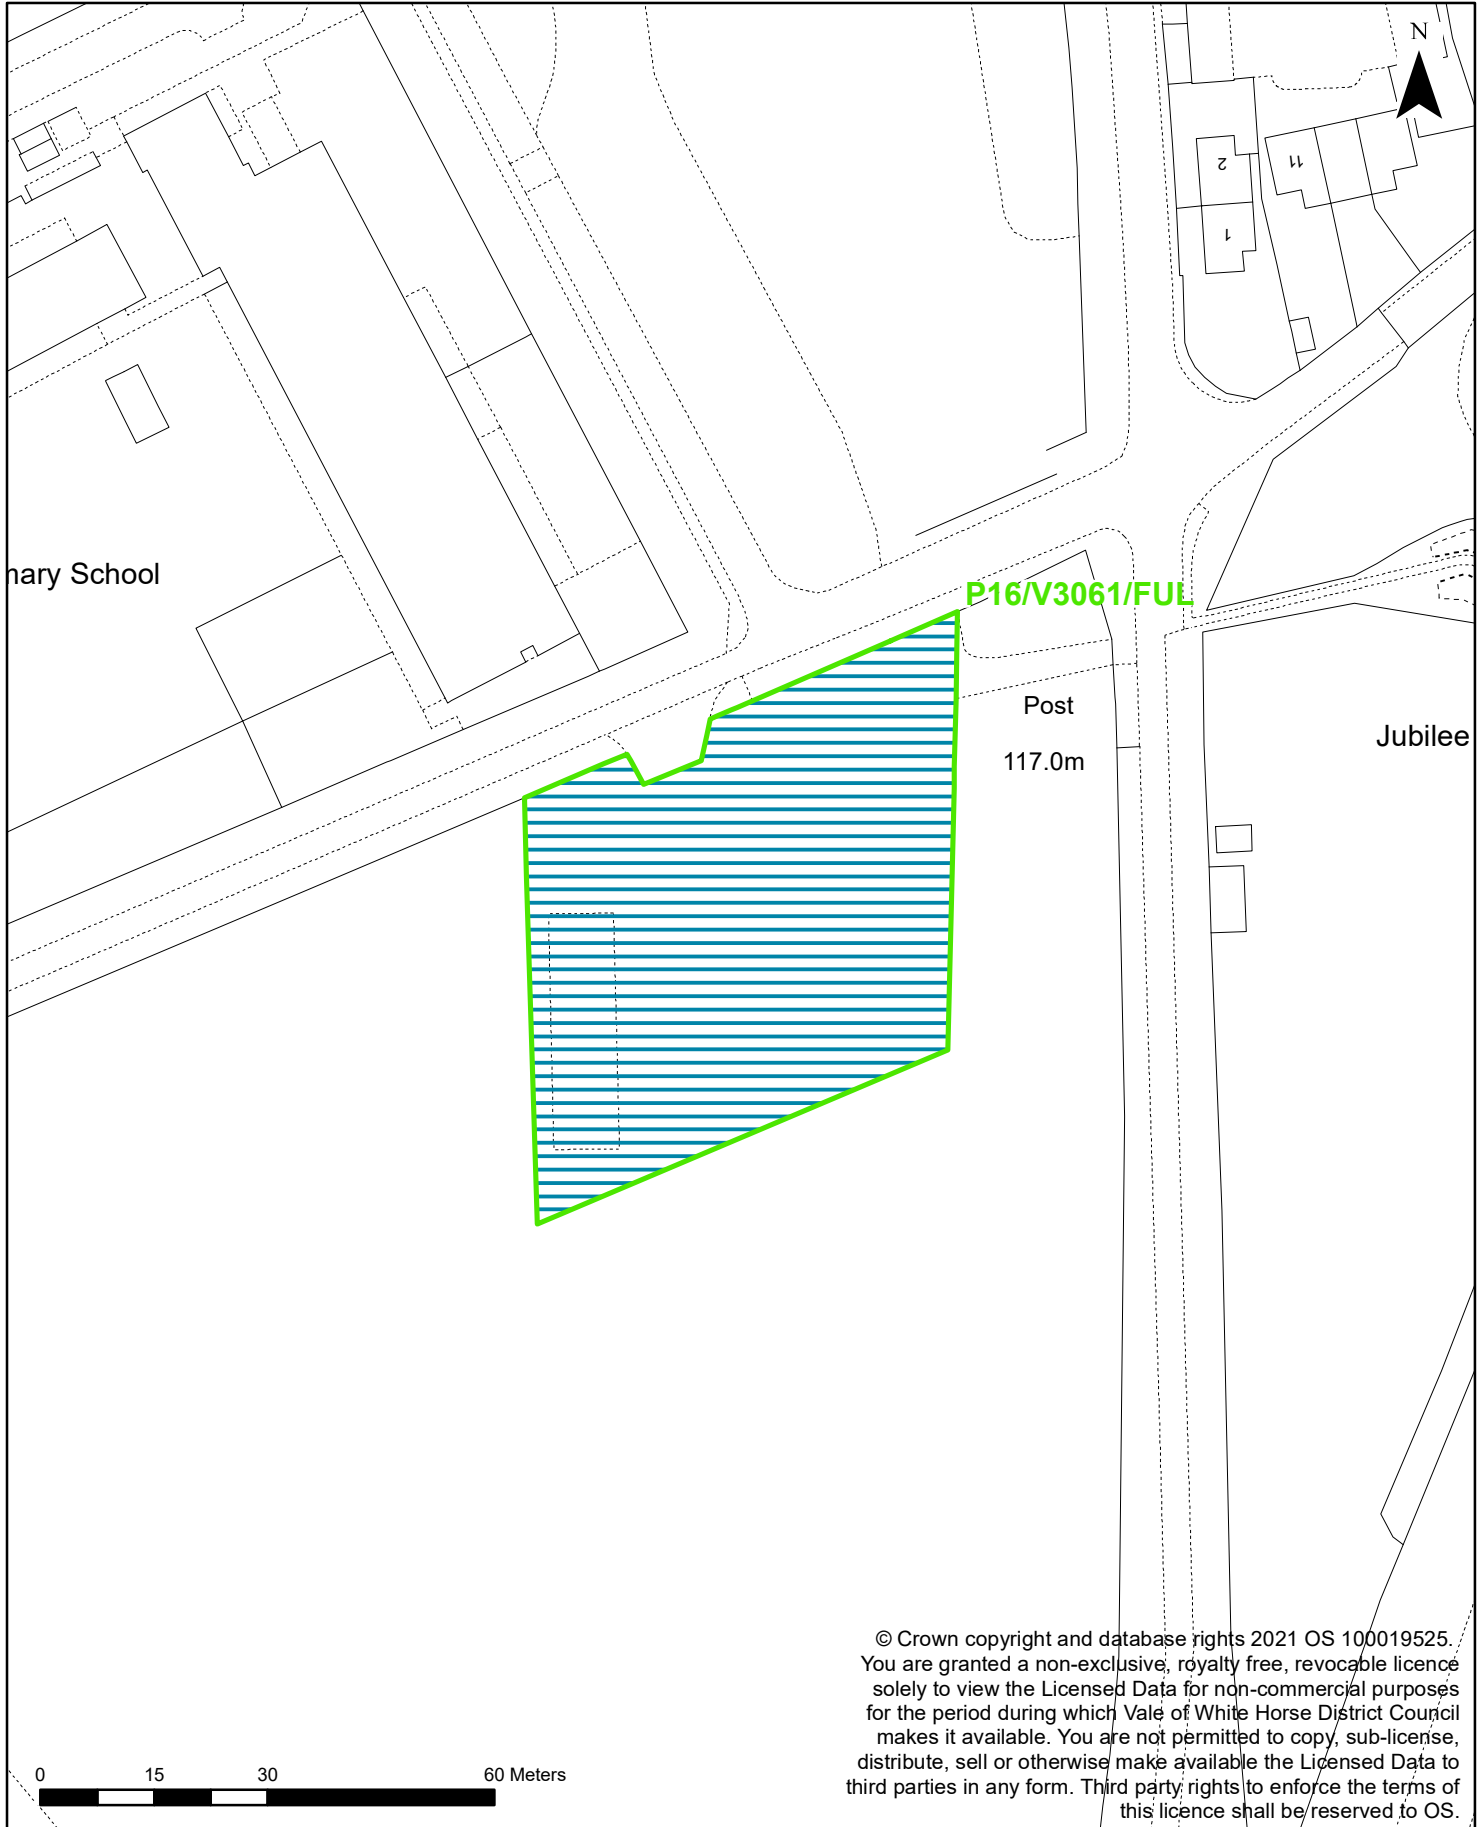

Vale of White Horse District Council Brownfield Land Register

Land at Upper Farm Road, Chilton, OX11 0PJ

January 2021

-  Brownfield Land within Site
-  Site with Planning Permission

1:1,000

© Crown copyright and database rights 2021 OS 100019525.
You are granted a non-exclusive, royalty free, revocable licence solely to view the Licensed Data for non-commercial purposes for the period during which Vale of White Horse District Council makes it available. You are not permitted to copy, sub-license, distribute, sell or otherwise make available the Licensed Data to third parties in any form. Third party rights to enforce the terms of this licence shall be reserved to OS.