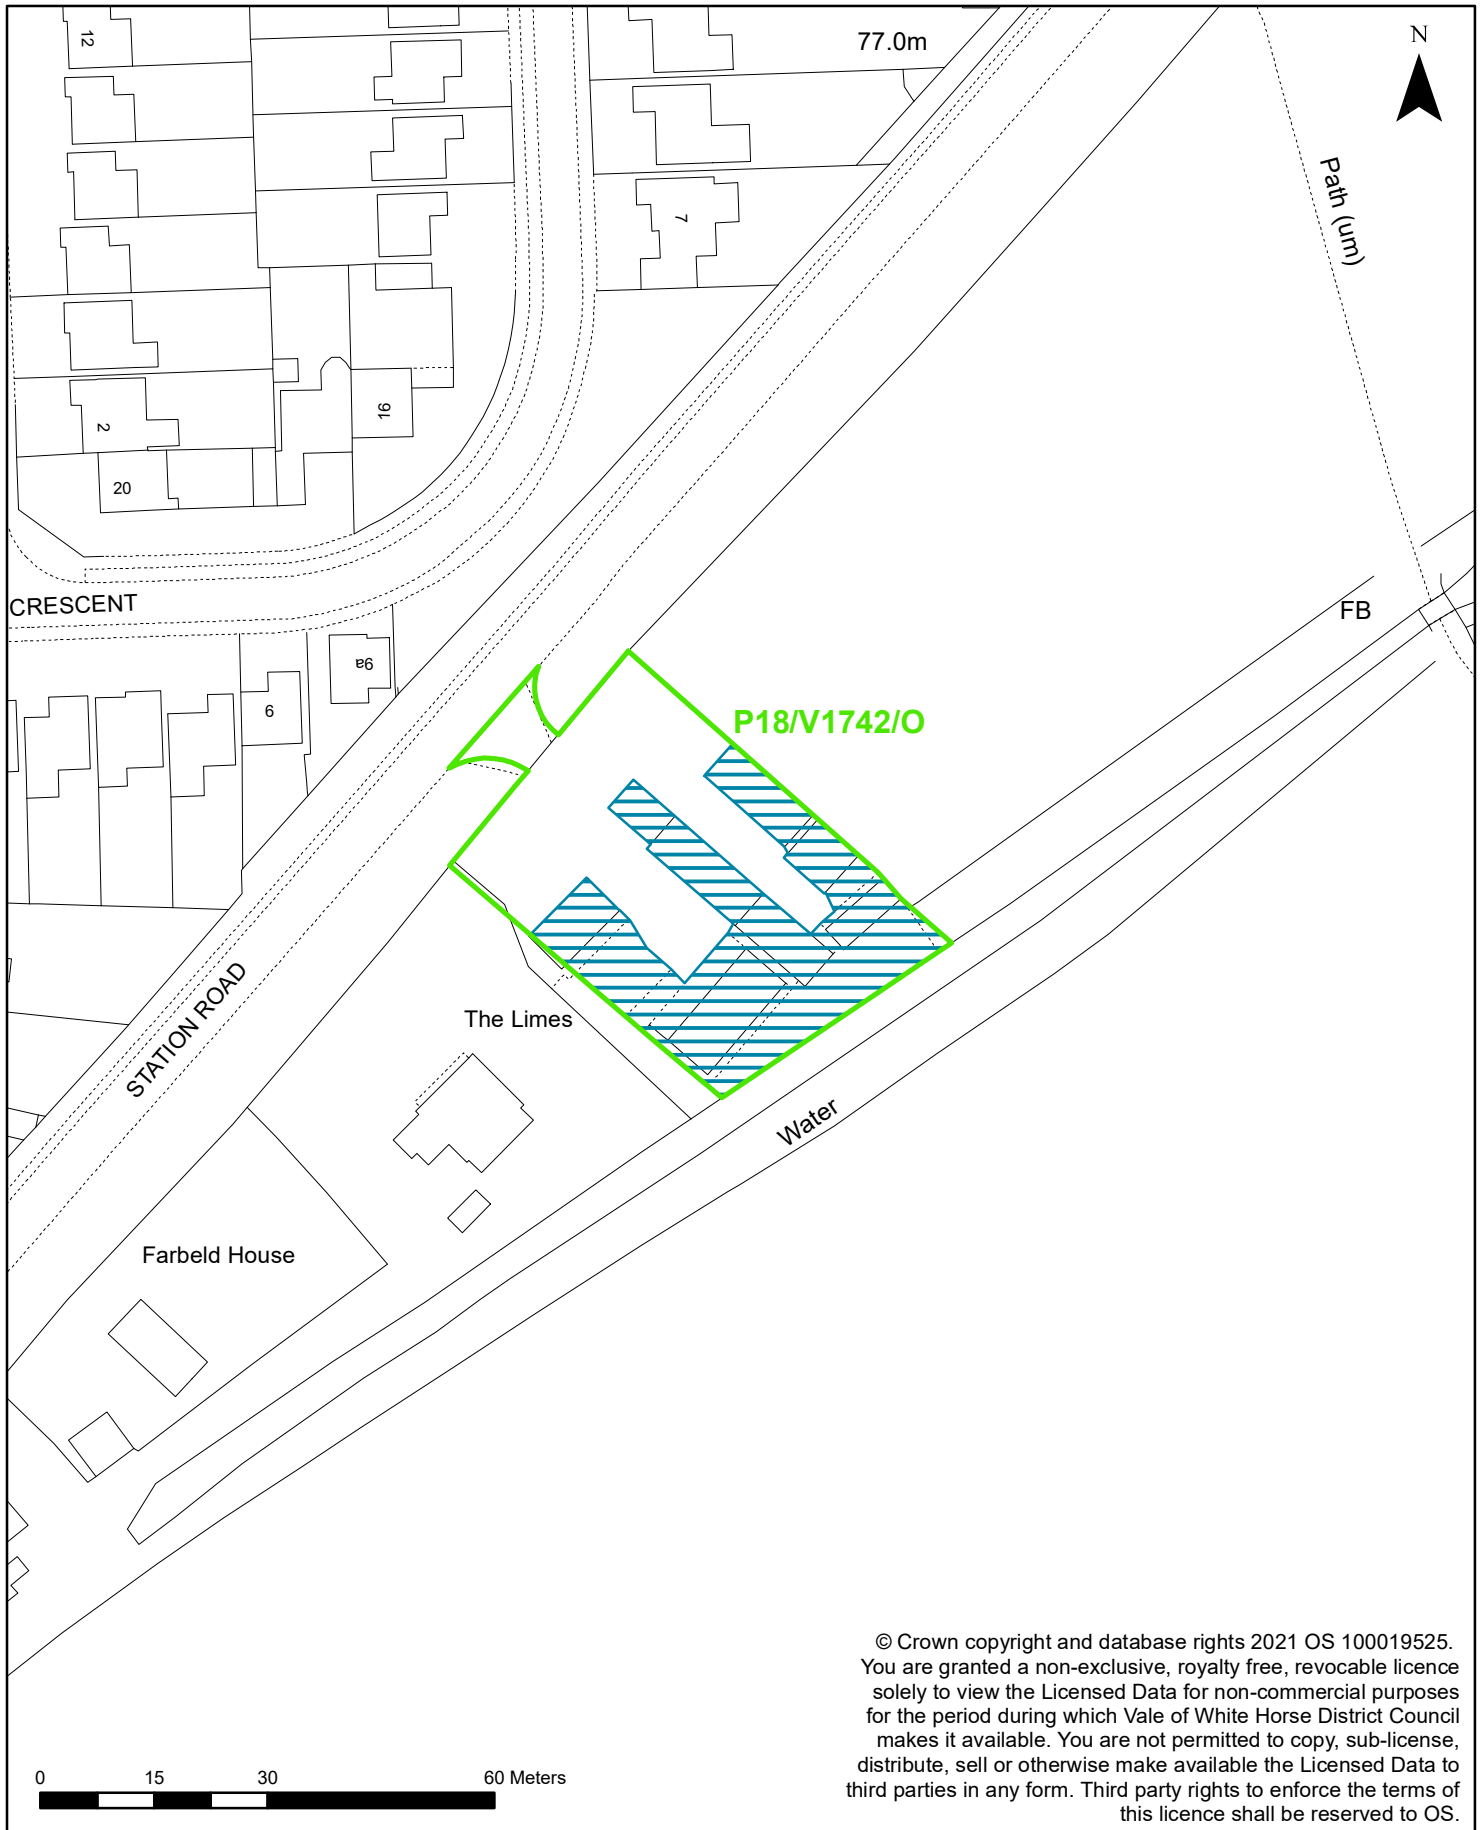

Vale of White Horse District Council Brownfield Land Register

The Limes Station Road Grove OX12 7PE

January 2021

-  Brownfield Land within Site
-  Site with Planning Permission

1:1,000

© Crown copyright and database rights 2021 OS 100019525.
You are granted a non-exclusive, royalty free, revocable licence solely to view the Licensed Data for non-commercial purposes for the period during which Vale of White Horse District Council makes it available. You are not permitted to copy, sub-license, distribute, sell or otherwise make available the Licensed Data to third parties in any form. Third party rights to enforce the terms of this licence shall be reserved to OS.