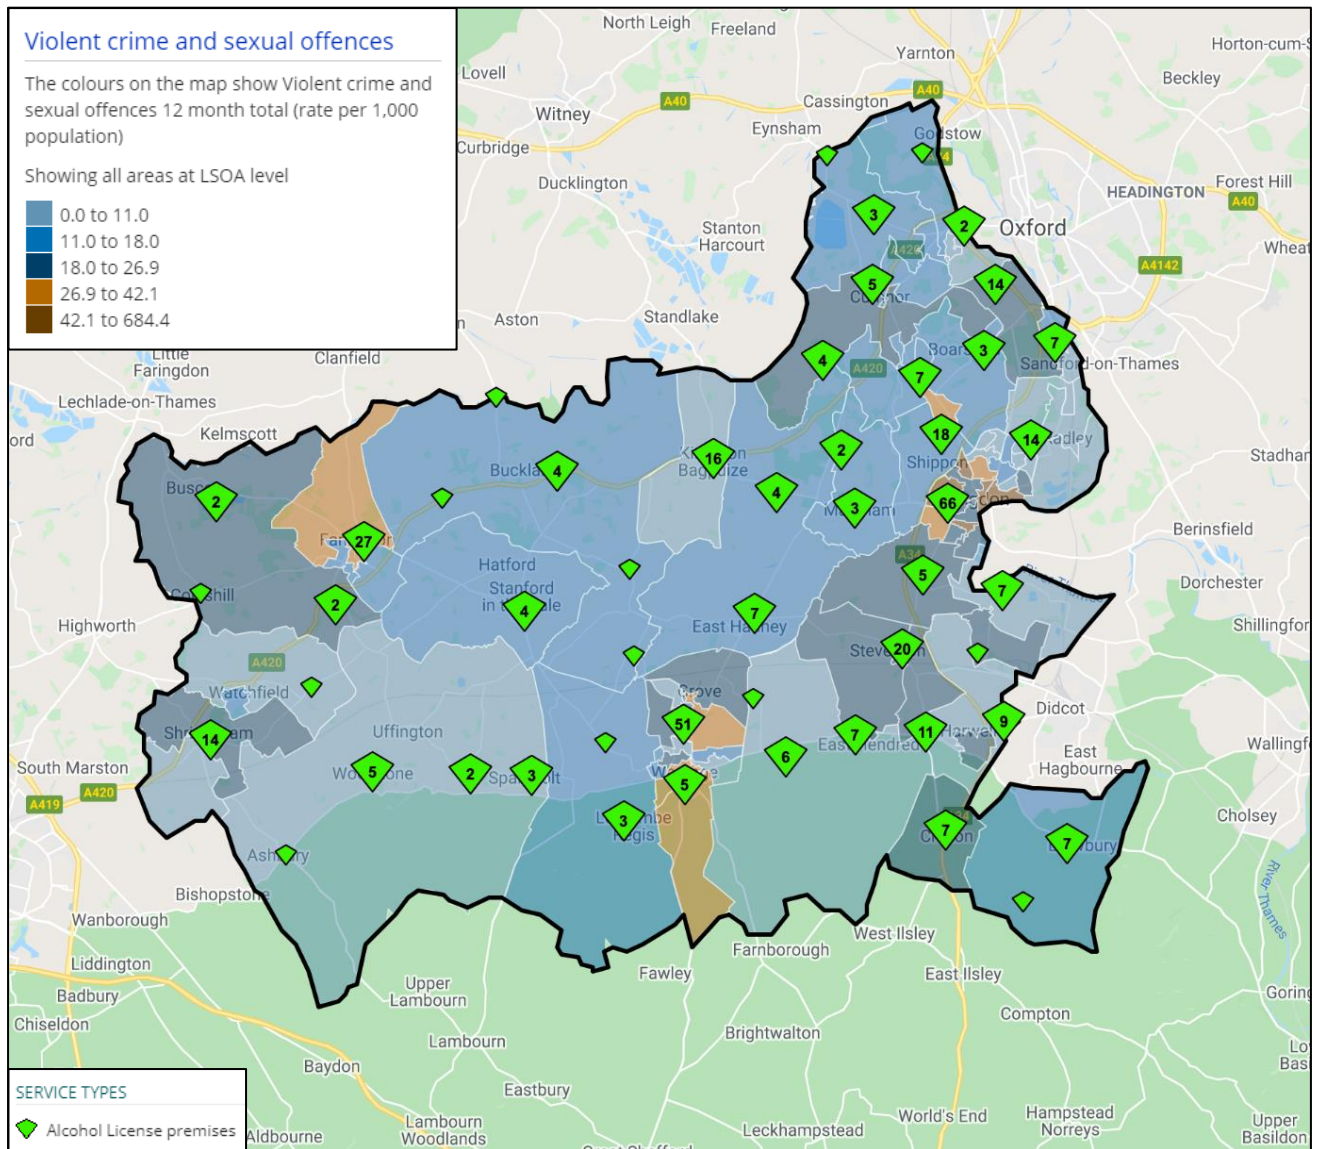

Location of alcohol-licensed premises against crime indicators

Licensed premises in Vale of White Horse (November 2020)

Location of alcohol-licensed premises against crime indicators

Crime – Total crime offences in Vale of White Horse (September-19 to August-20)

Location of alcohol-licensed premises against crime indicators

Crime – Violent crime and sexual offences in Vale of White Horse (September-19 to August-20)

Location of alcohol-licensed premises against crime indicators

Crime – Anti-social behaviour in Vale of White Horse (September-19 to August-20)