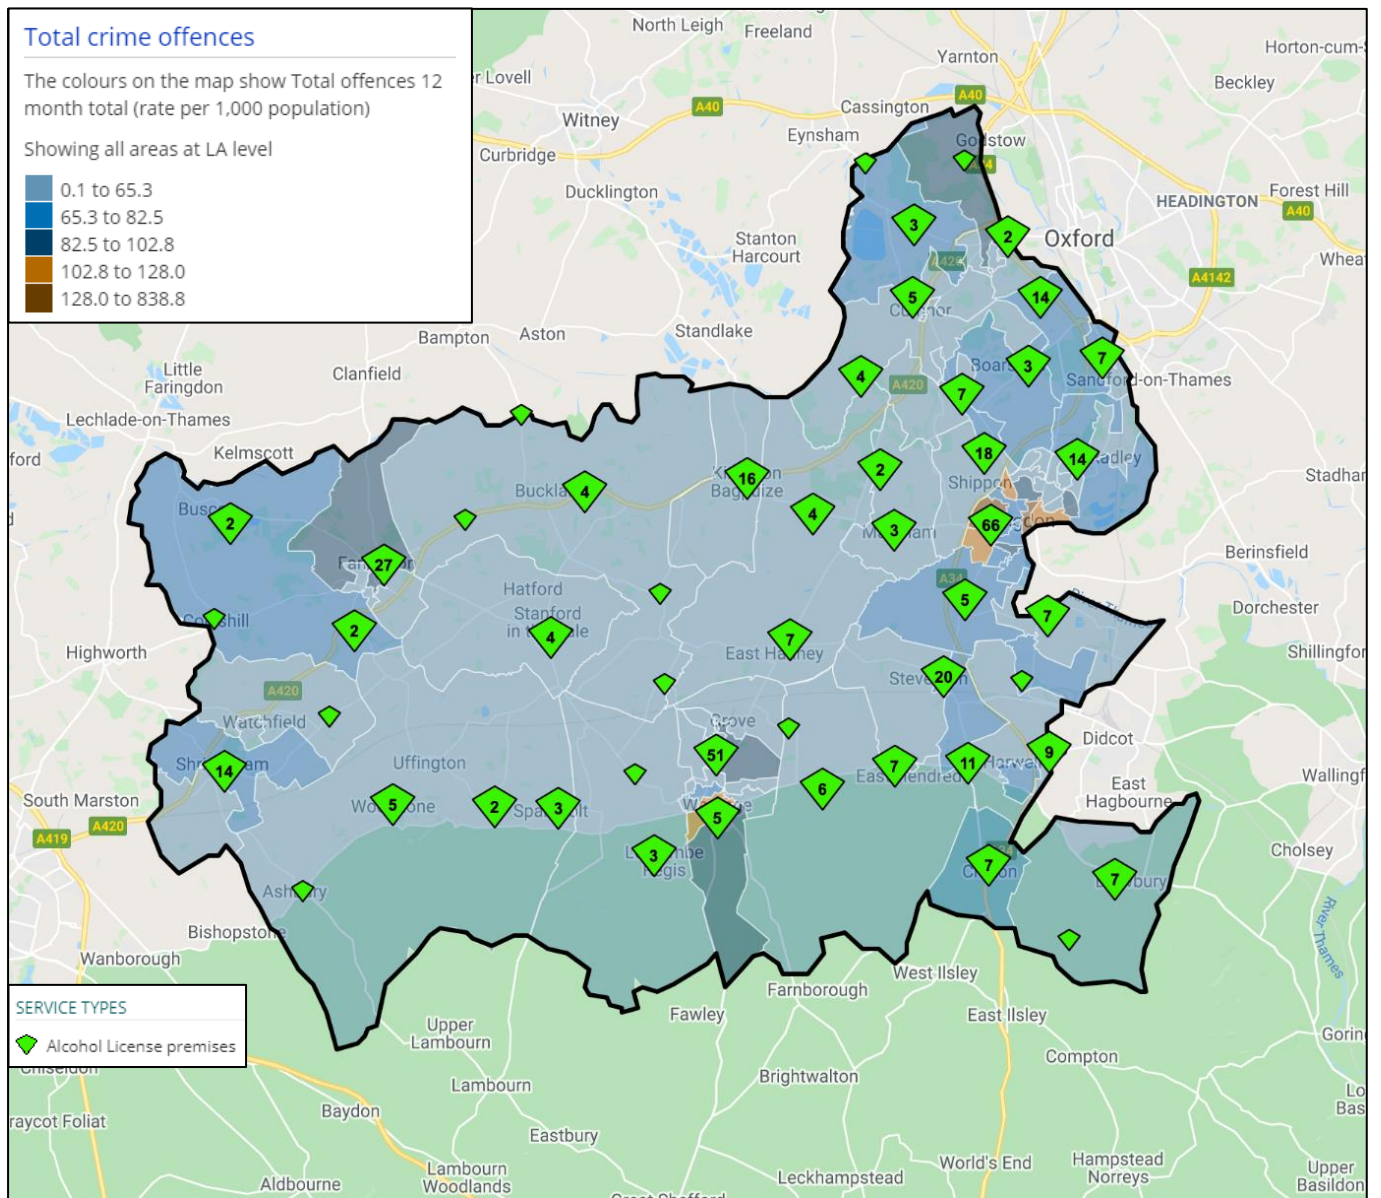

Location of alcohol-licensed premises against crime indicators

Licensed premises in Vale of White Horse (November 2020)

Location of alcohol-licensed premises against crime indicators

Crime – Total crime offences in Vale of White Horse (September-19 to August-20)

Location of alcohol-licensed premises against crime indicators

Crime – Violent crime and sexual offences in Vale of White Horse (September-19 to August-20)

Location of alcohol-licensed premises against crime indicators

Crime – Anti-social behaviour in Vale of White Horse (September-19 to August-20)