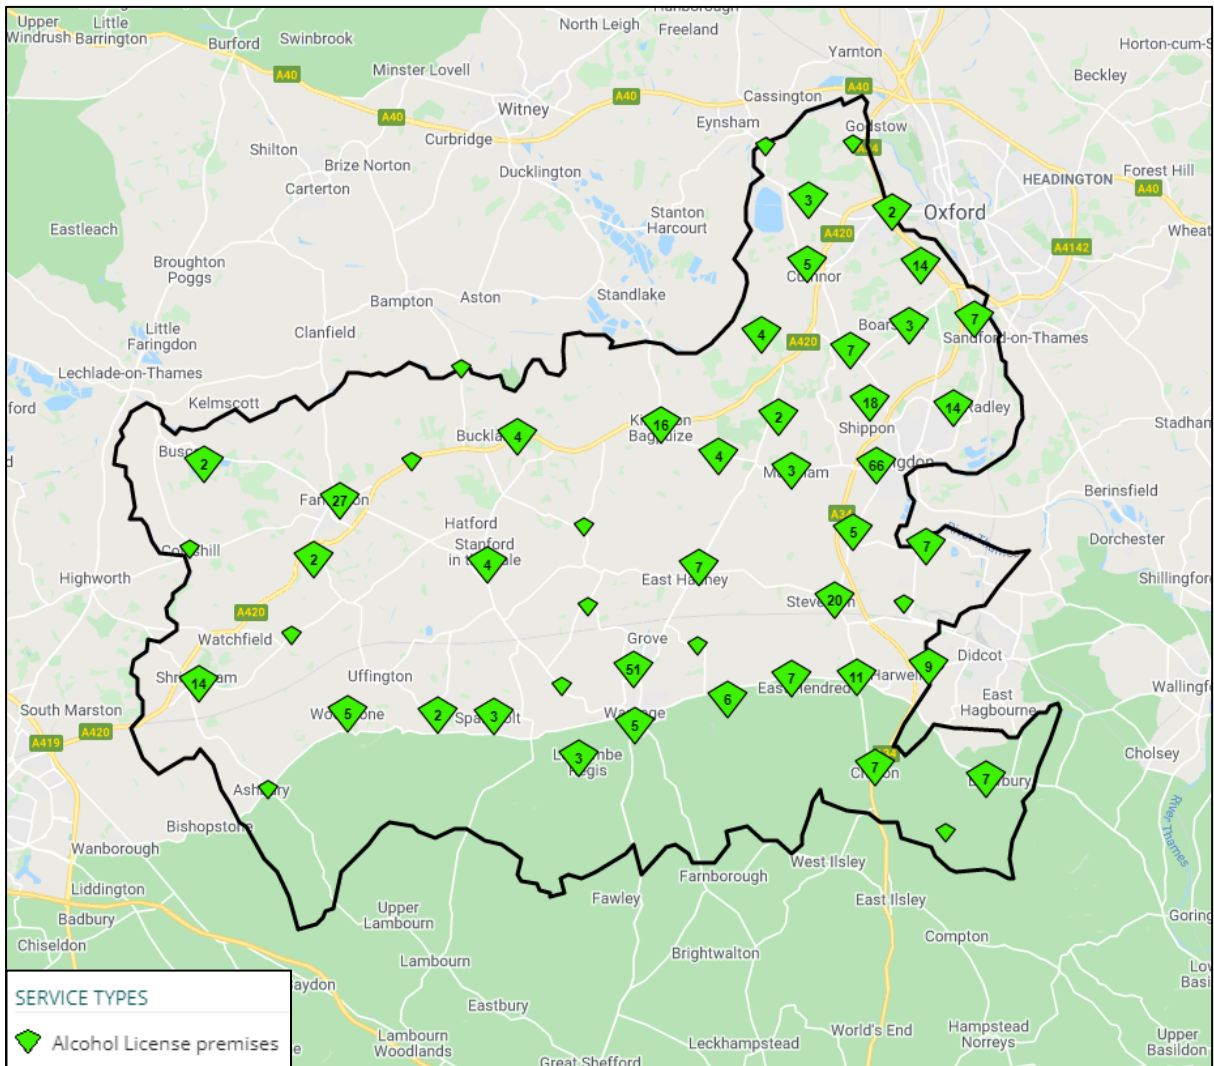

Location of alcohol-licensed premises against crime indicators

Licensed premises in Vale of White Horse (November 2020)

Location of alcohol-licensed premises against crime indicators

Crime – Total crime offences in Vale of White Horse (September-19 to August-20)

Location of alcohol-licensed premises against crime indicators

Crime – Violent crime and sexual offences in Vale of White Horse (September-19 to August-20)

Location of alcohol-licensed premises against crime indicators

Crime – Anti-social behaviour in Vale of White Horse (September-19 to August-20)