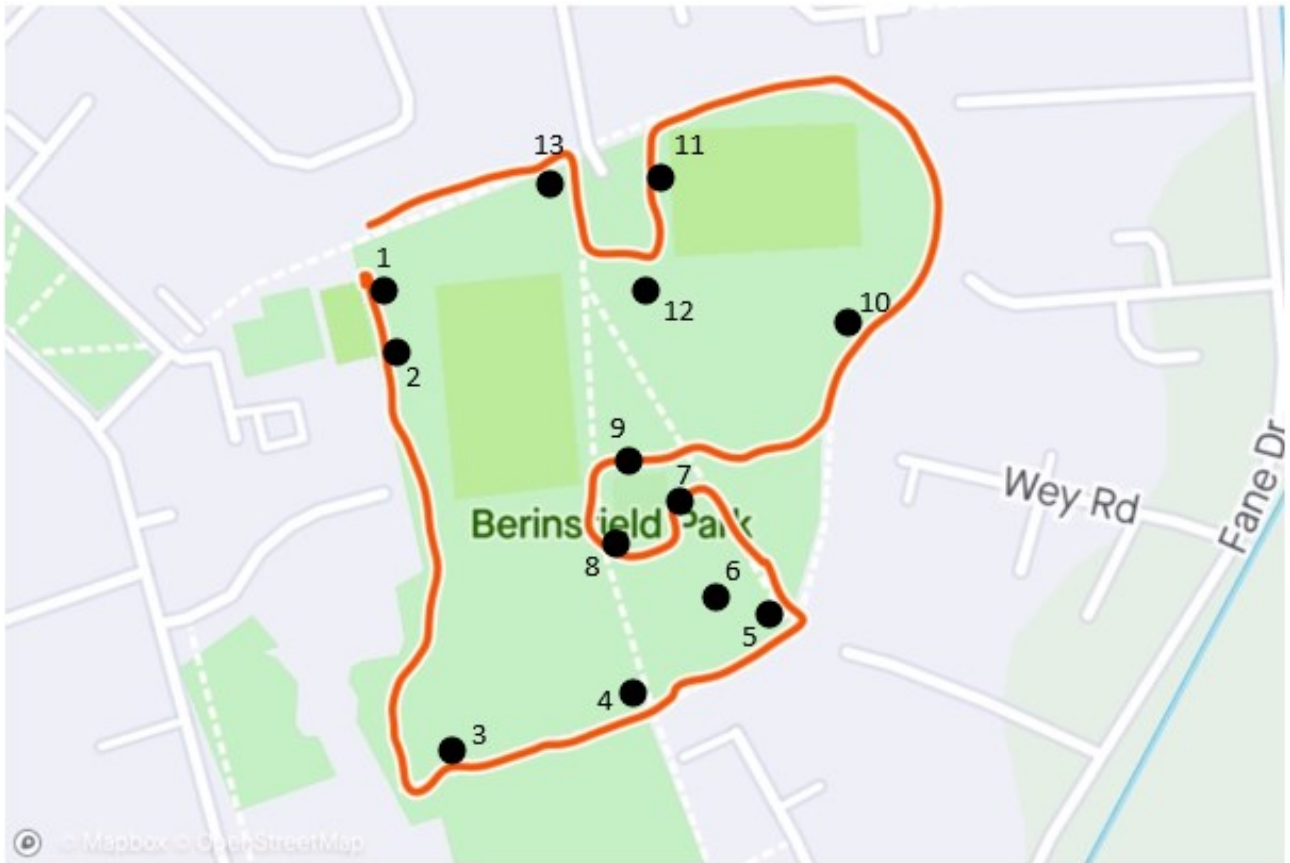

Litter Bug Detectives Trail

Berinsfield—Recreation Ground

Distance
1.38 km

Elevation Gain
2 m