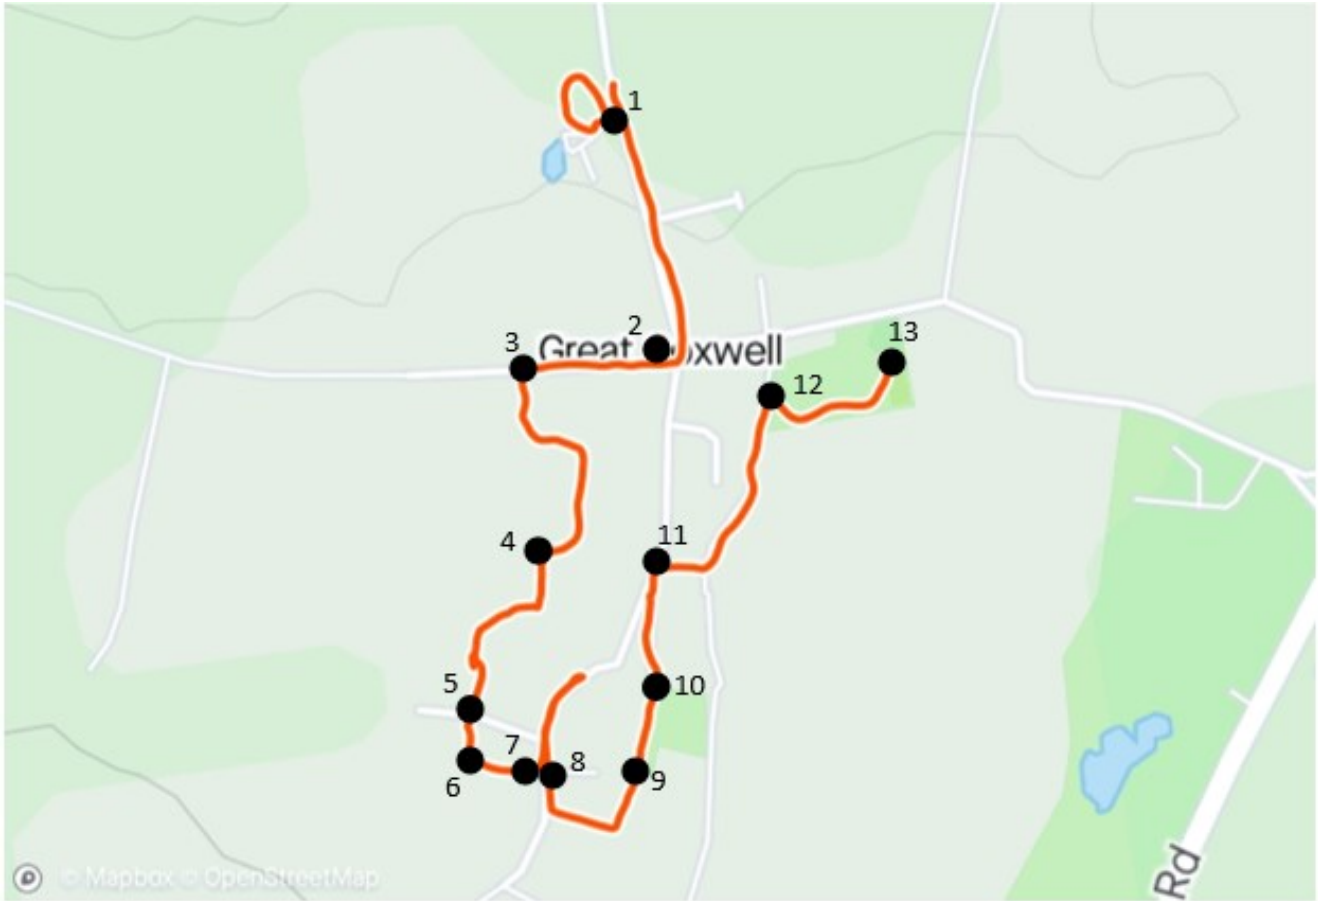

# Litter Bug Detectives Trail

## Great Coxwell—Footpaths

Distance  
2.21 km

Elevation Gain  
14 m

 **Vale  
of White Horse**  
District Council