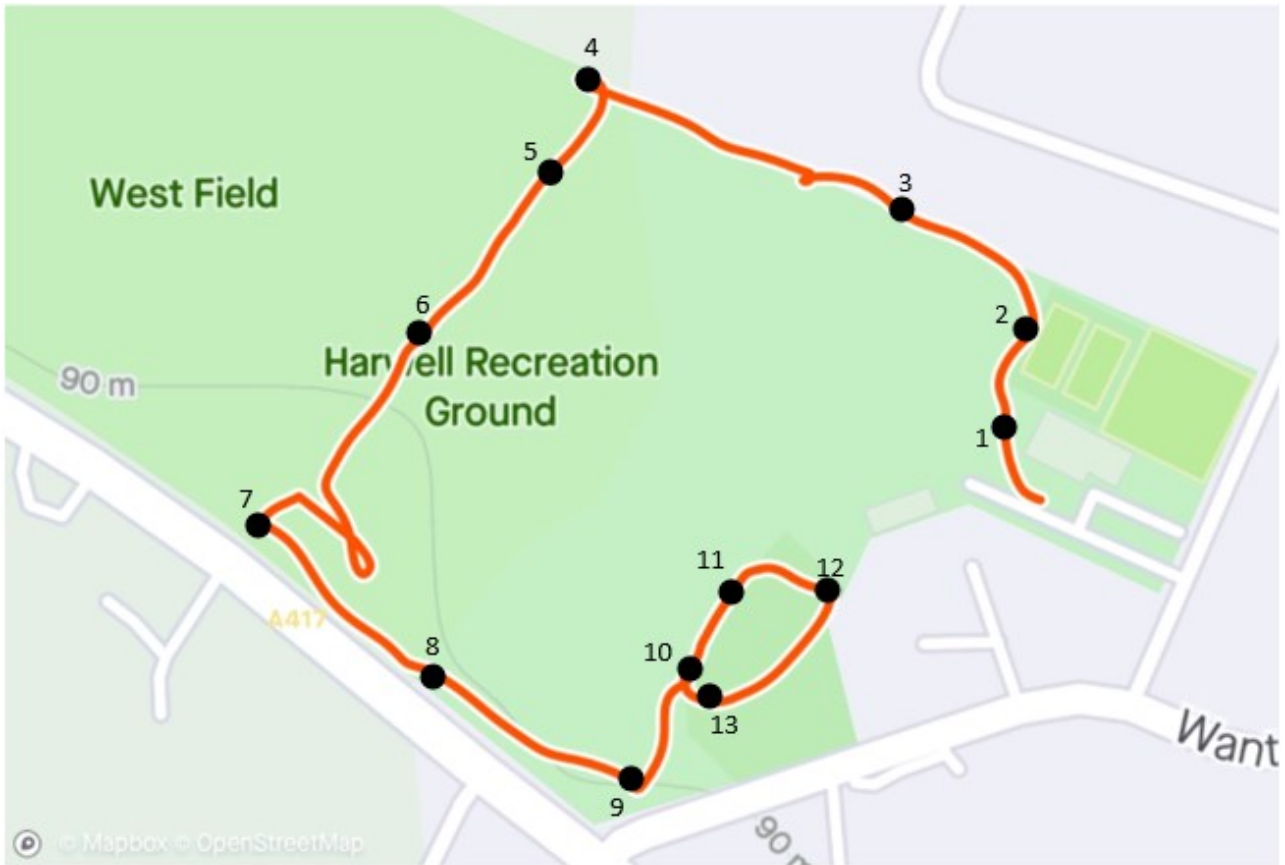

# Litter Bug Detectives Trail

## Harwell—Recreation Ground

Distance  
0.79 km

Elevation Gain  
10 m

 **Vale  
of White Horse**  
District Council