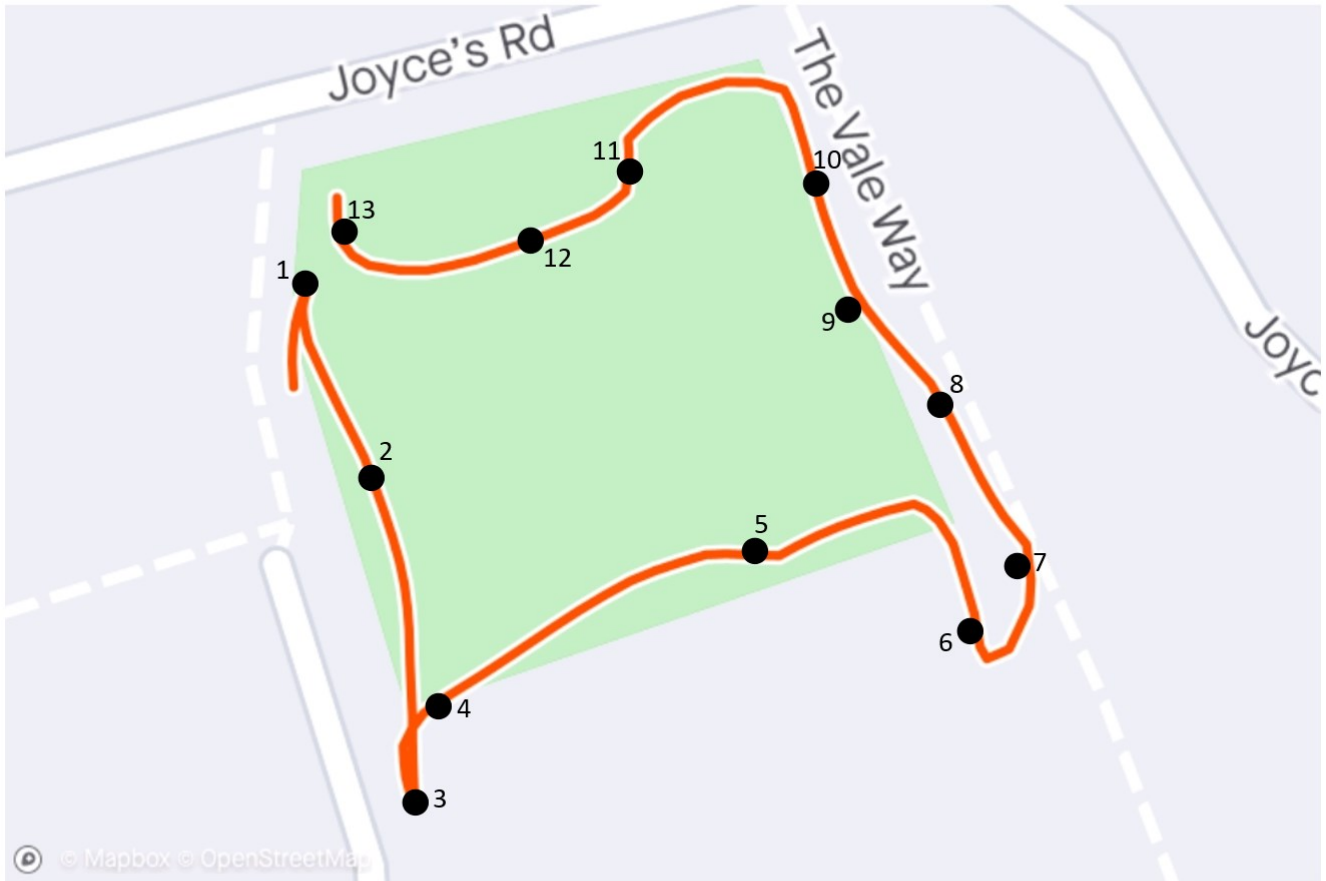

Litter Bug Detectives Trail

Stanford-in-the-Vale—Village Hall Recreation Ground

Distance
0.22 km

Elevation Gain
0 m