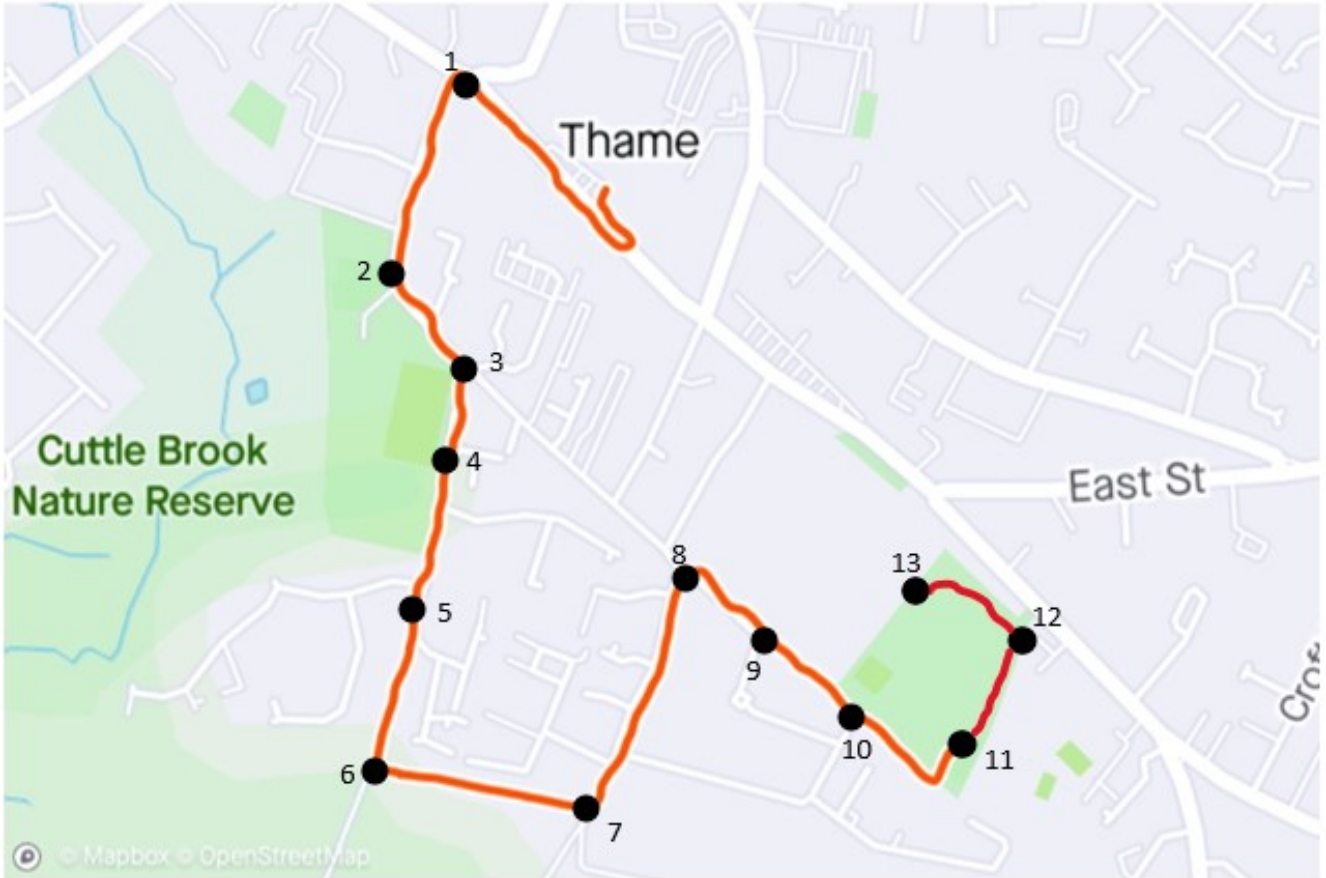

Litter Bug Detectives Trail

Thame—Urban and the Phoenix Trail

Distance
2.00 km

Elevation Gain
13 m