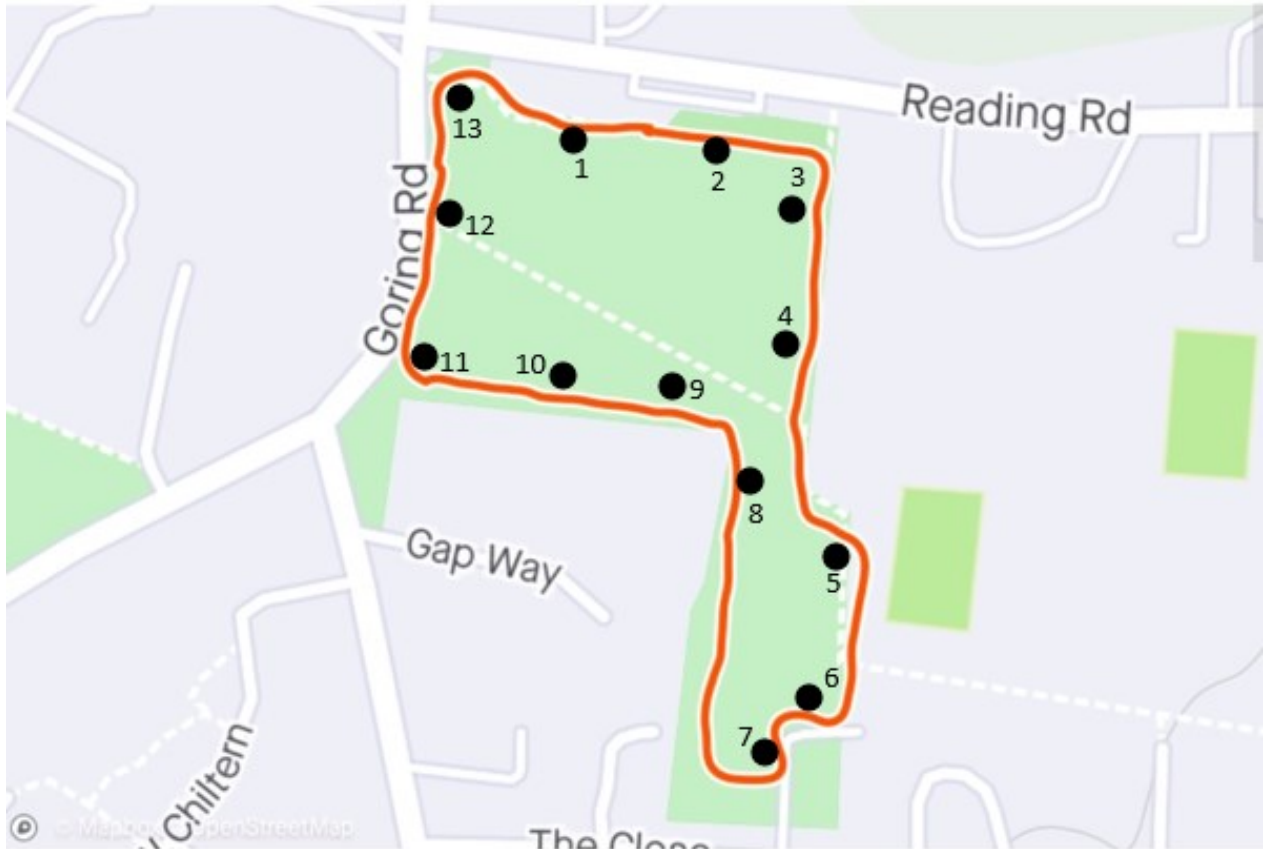

# Litter Bug Detectives Trail

## Woodcote—The Village Green Recreation Ground

Distance  
0.94 km

Elevation Gain  
3 m