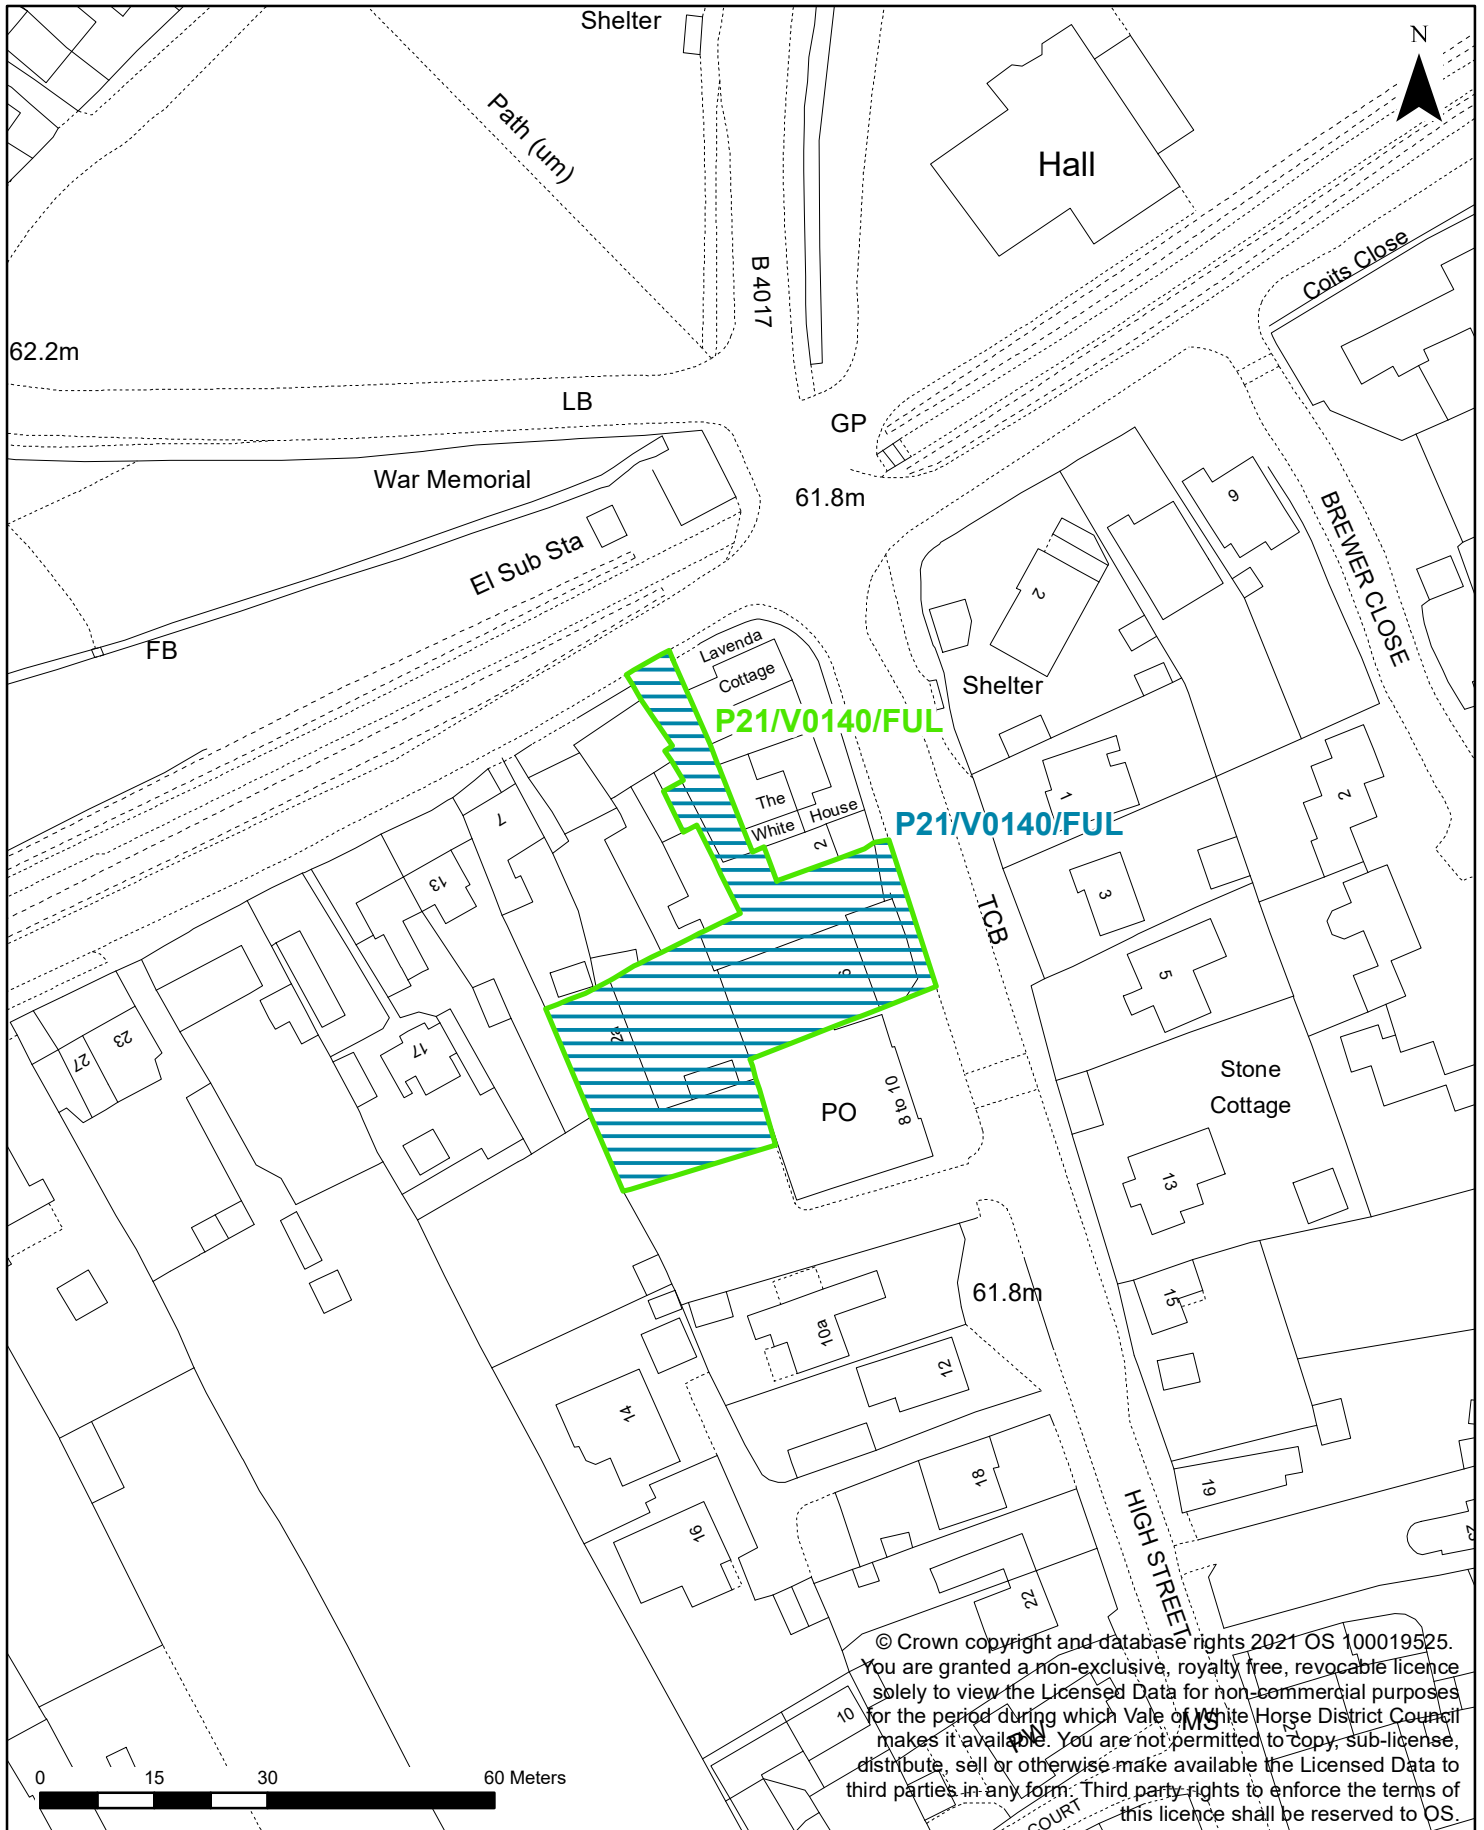

-  Site with Planning Permission
-  Brownfield Land within Site

1:1,000

© Crown copyright and database rights 2021 OS 100019525.
You are granted a non-exclusive, royalty free, revocable licence
solely to view the Licensed Data for non-commercial purposes
for the period during which Vale of White Horse District Council
makes it available. You are not permitted to copy, sub-license,
distribute, sell or otherwise make available the Licensed Data to
third parties in any form. Third party rights to enforce the terms of
this licence shall be reserved to OS.