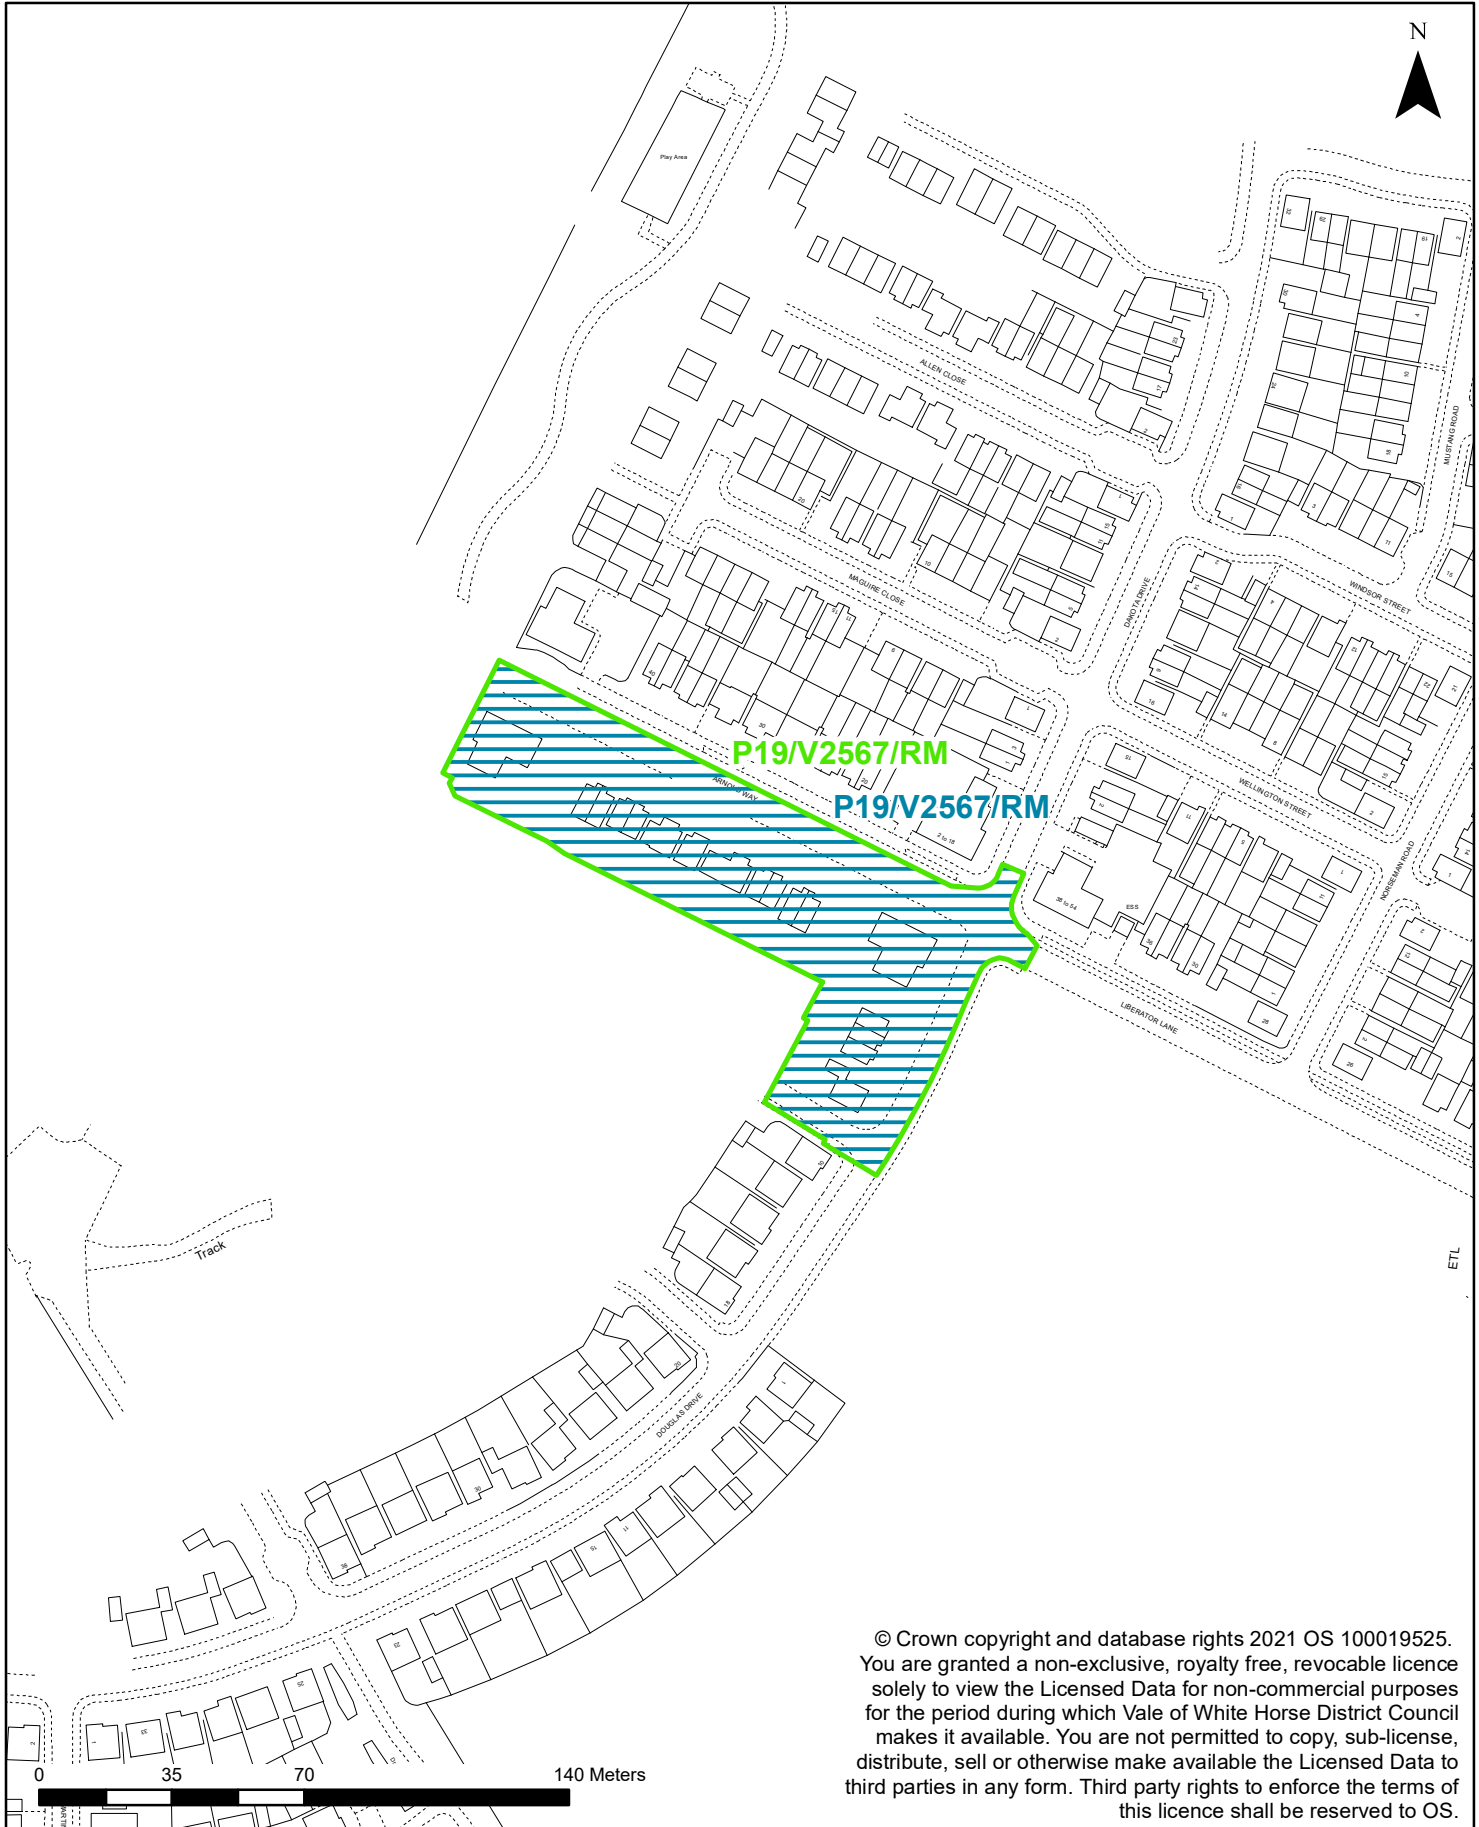

Former Grove Airfield, West of Grove, West of Newlands Drive,

-  Site with Planning Permission
-  Brownfield Land within Site

December 2021

1:2,000

© Crown copyright and database rights 2021 OS 100019525.
You are granted a non-exclusive, royalty free, revocable licence solely to view the Licensed Data for non-commercial purposes for the period during which Vale of White Horse District Council makes it available. You are not permitted to copy, sub-license, distribute, sell or otherwise make available the Licensed Data to third parties in any form. Third party rights to enforce the terms of this licence shall be reserved to OS.