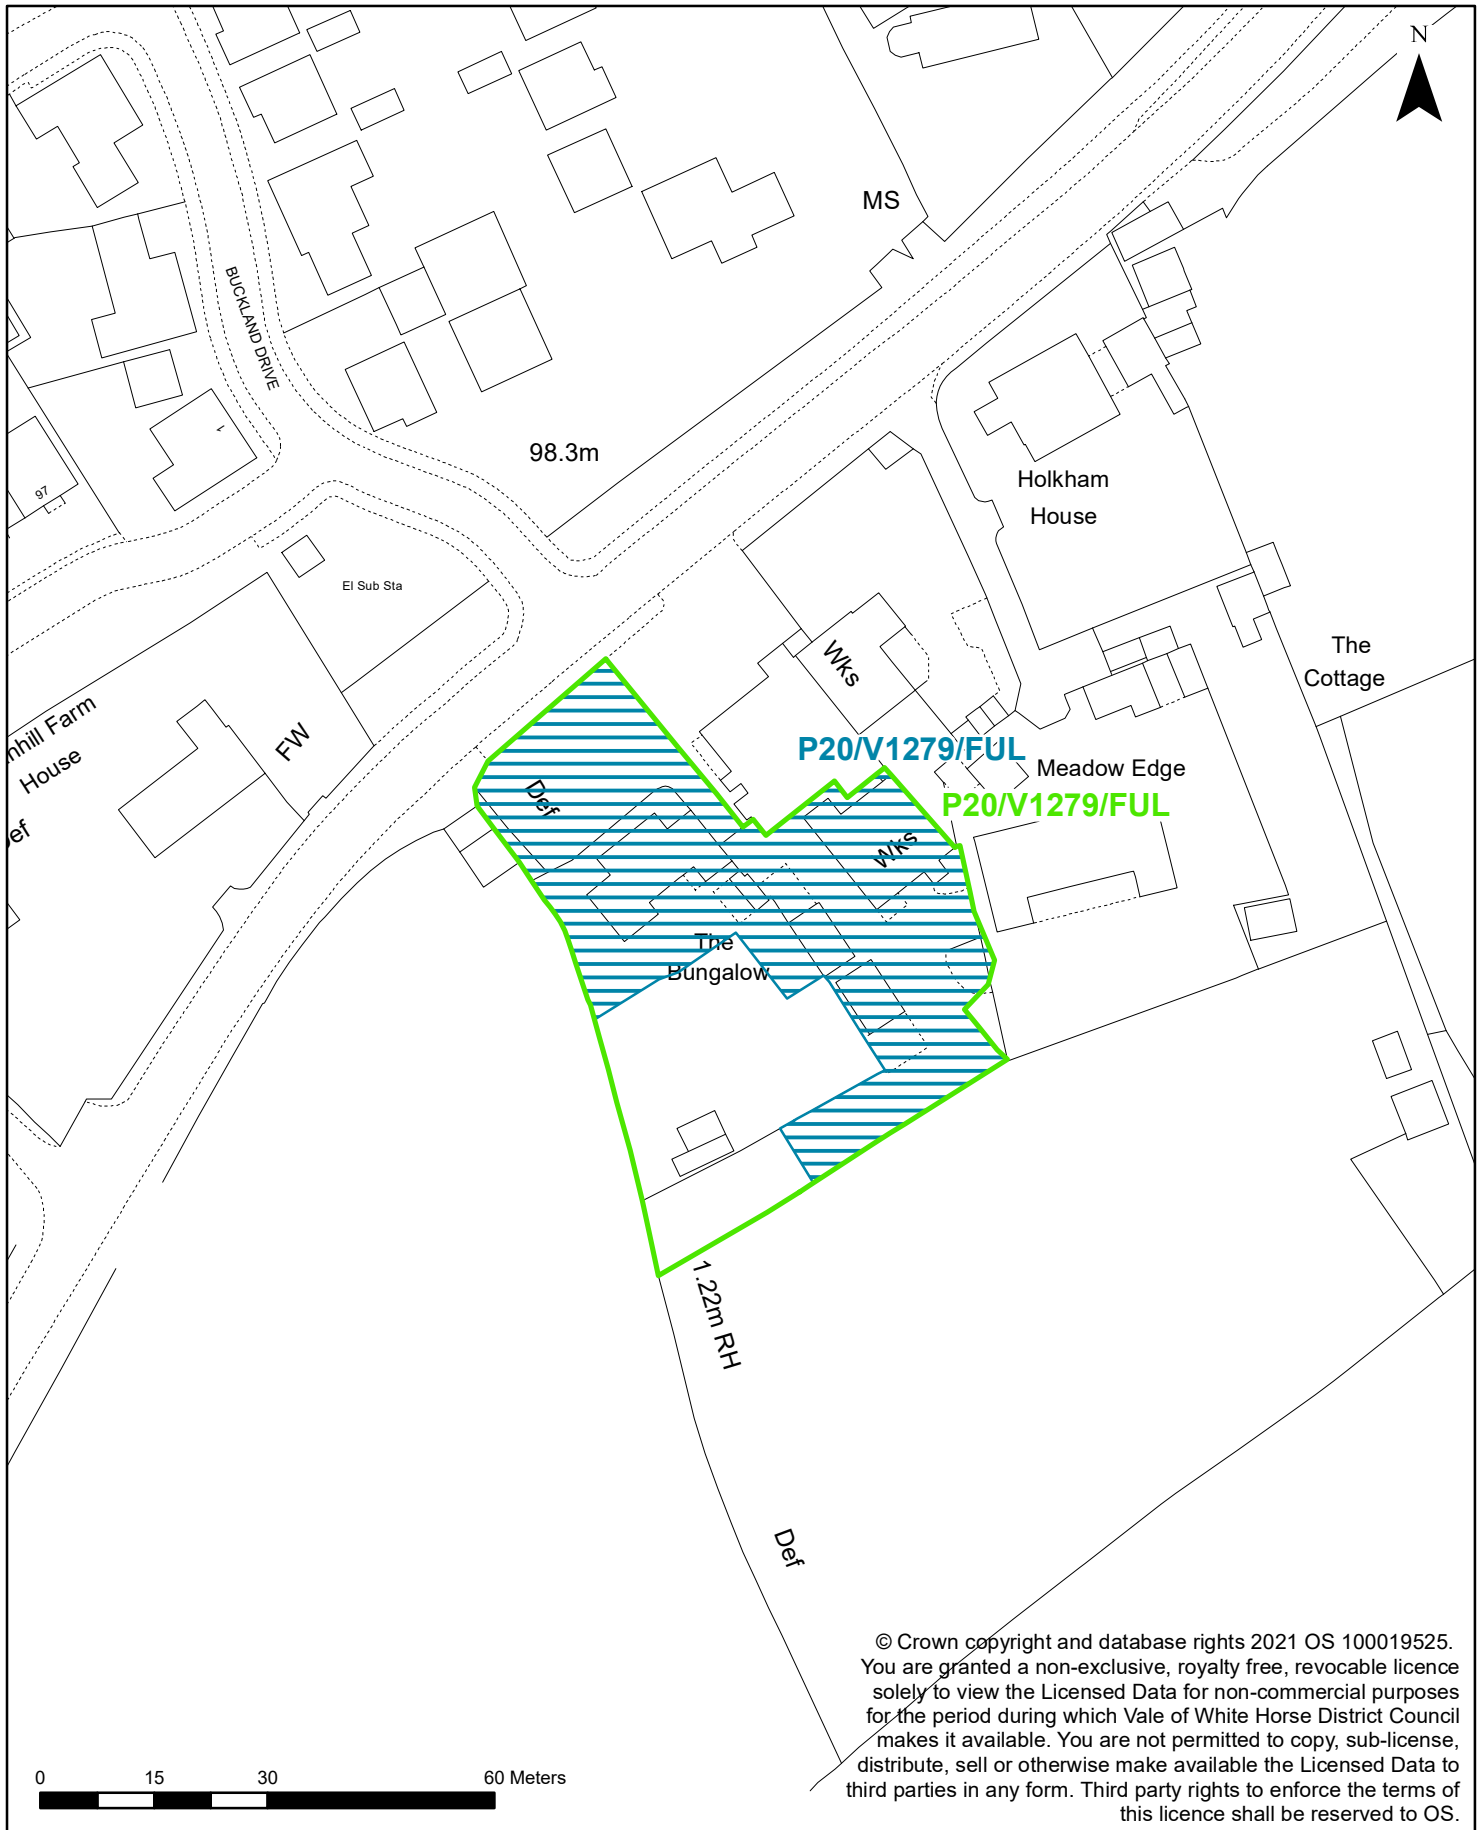

Vale of White Horse District Council Brownfield Land Register

Land at Townsend Road, Shrivenham,

December 2021

-  Site with Planning Permission
-  Brownfield Land within Site

1:1,000

© Crown copyright and database rights 2021 OS 100019525.
You are granted a non-exclusive, royalty free, revocable licence solely to view the Licensed Data for non-commercial purposes for the period during which Vale of White Horse District Council makes it available. You are not permitted to copy, sub-license, distribute, sell or otherwise make available the Licensed Data to third parties in any form. Third party rights to enforce the terms of this licence shall be reserved to OS.