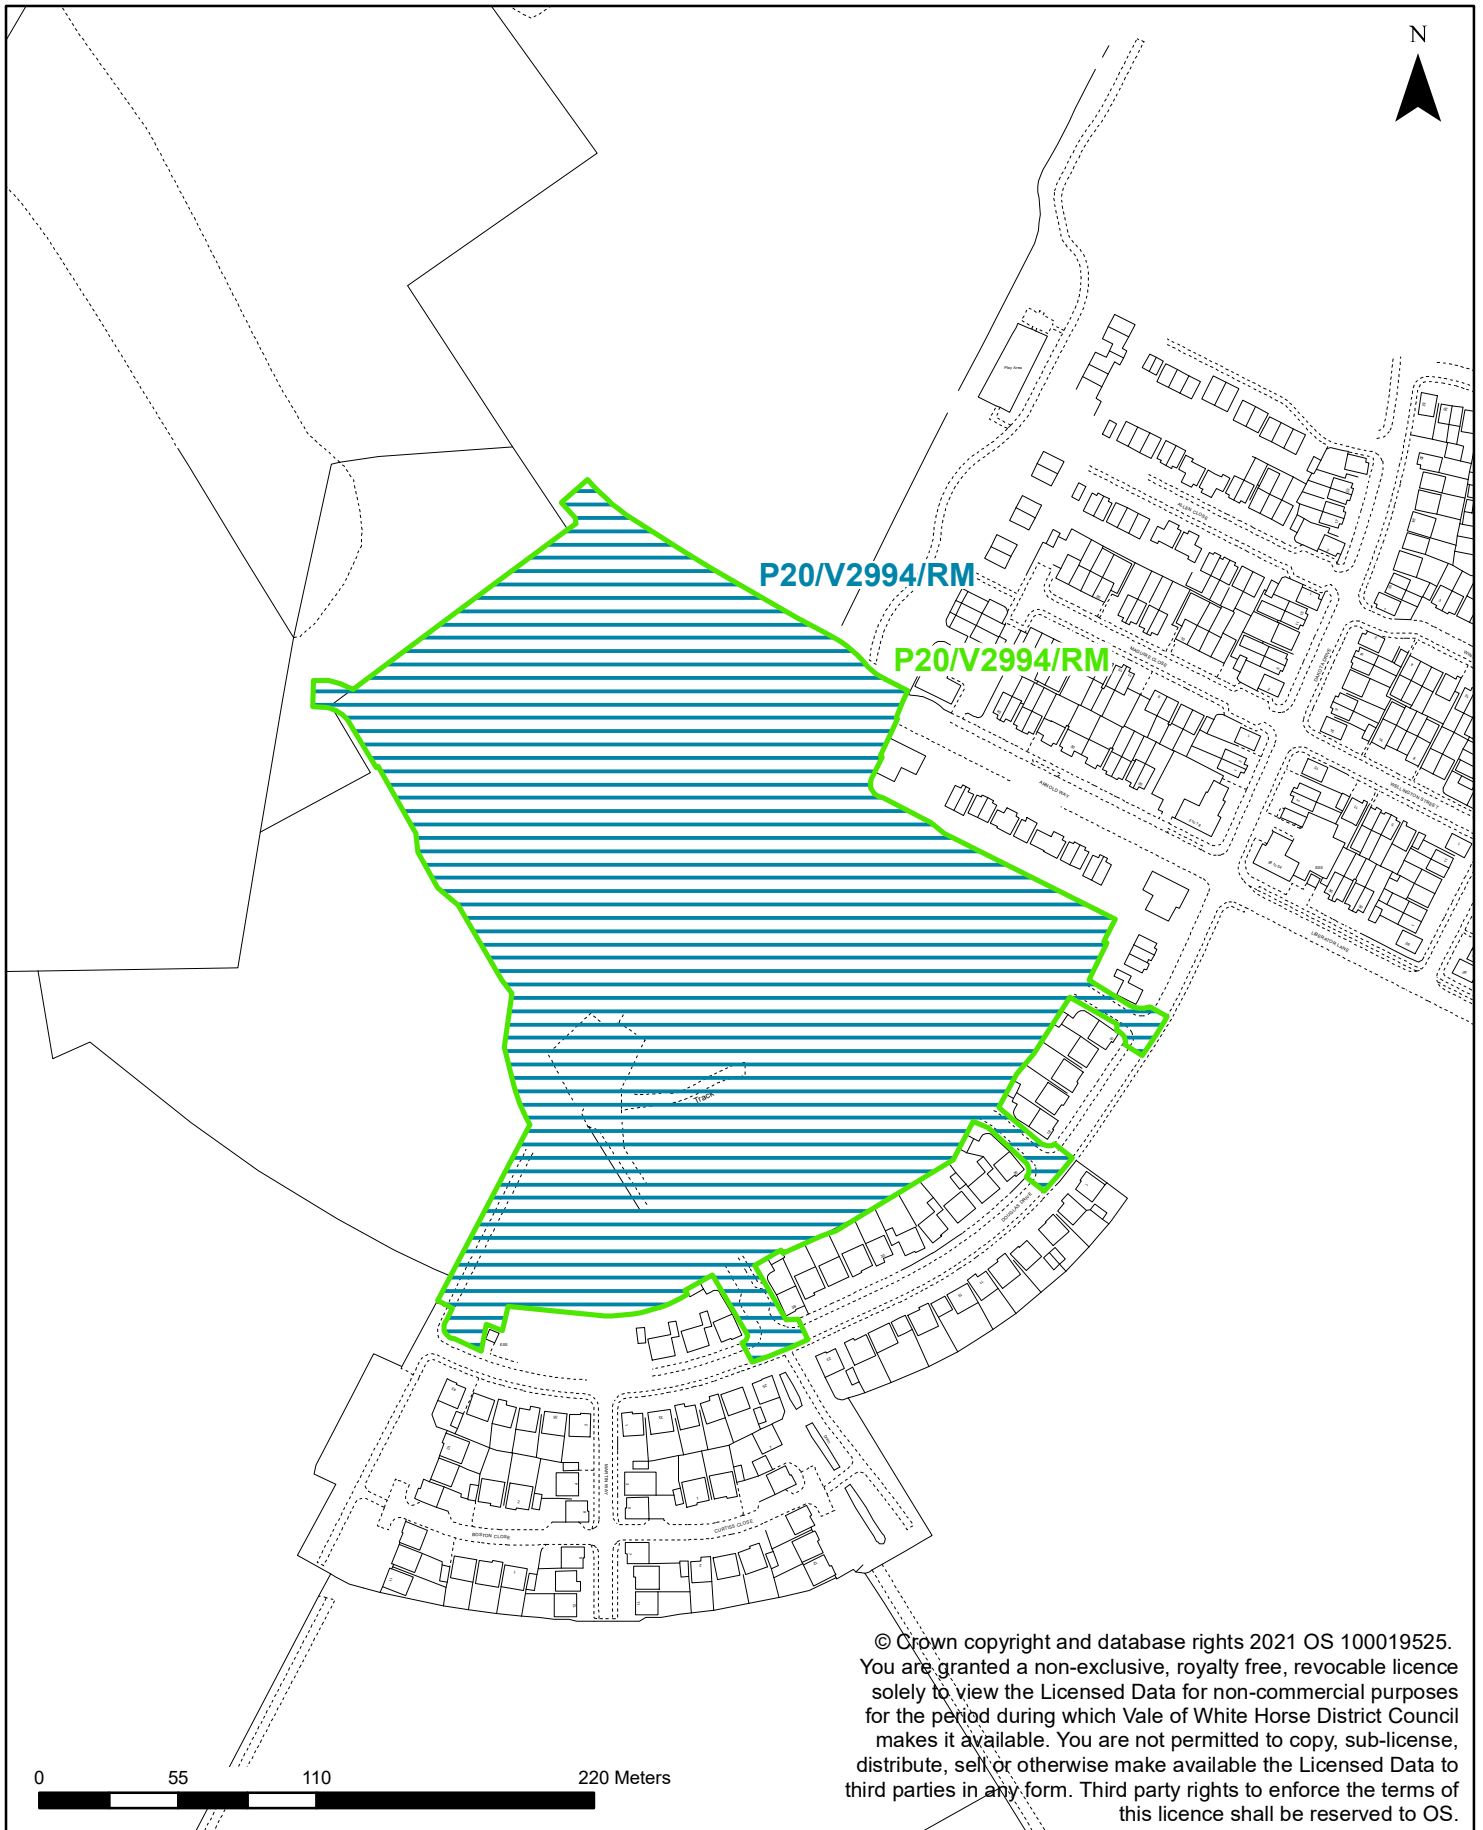

Former Grove Airfield Parcel P3B, To the West of Newlands Drive, Land North of Denchworth Rd.

-  Site with Planning Permission
-  Brownfield Land within Site

December 2021

1:3,000

© Crown copyright and database rights 2021 OS 100019525.
You are granted a non-exclusive, royalty free, revocable licence solely to view the Licensed Data for non-commercial purposes for the period during which Vale of White Horse District Council makes it available. You are not permitted to copy, sub-license, distribute, sell or otherwise make available the Licensed Data to third parties in any form. Third party rights to enforce the terms of this licence shall be reserved to OS.