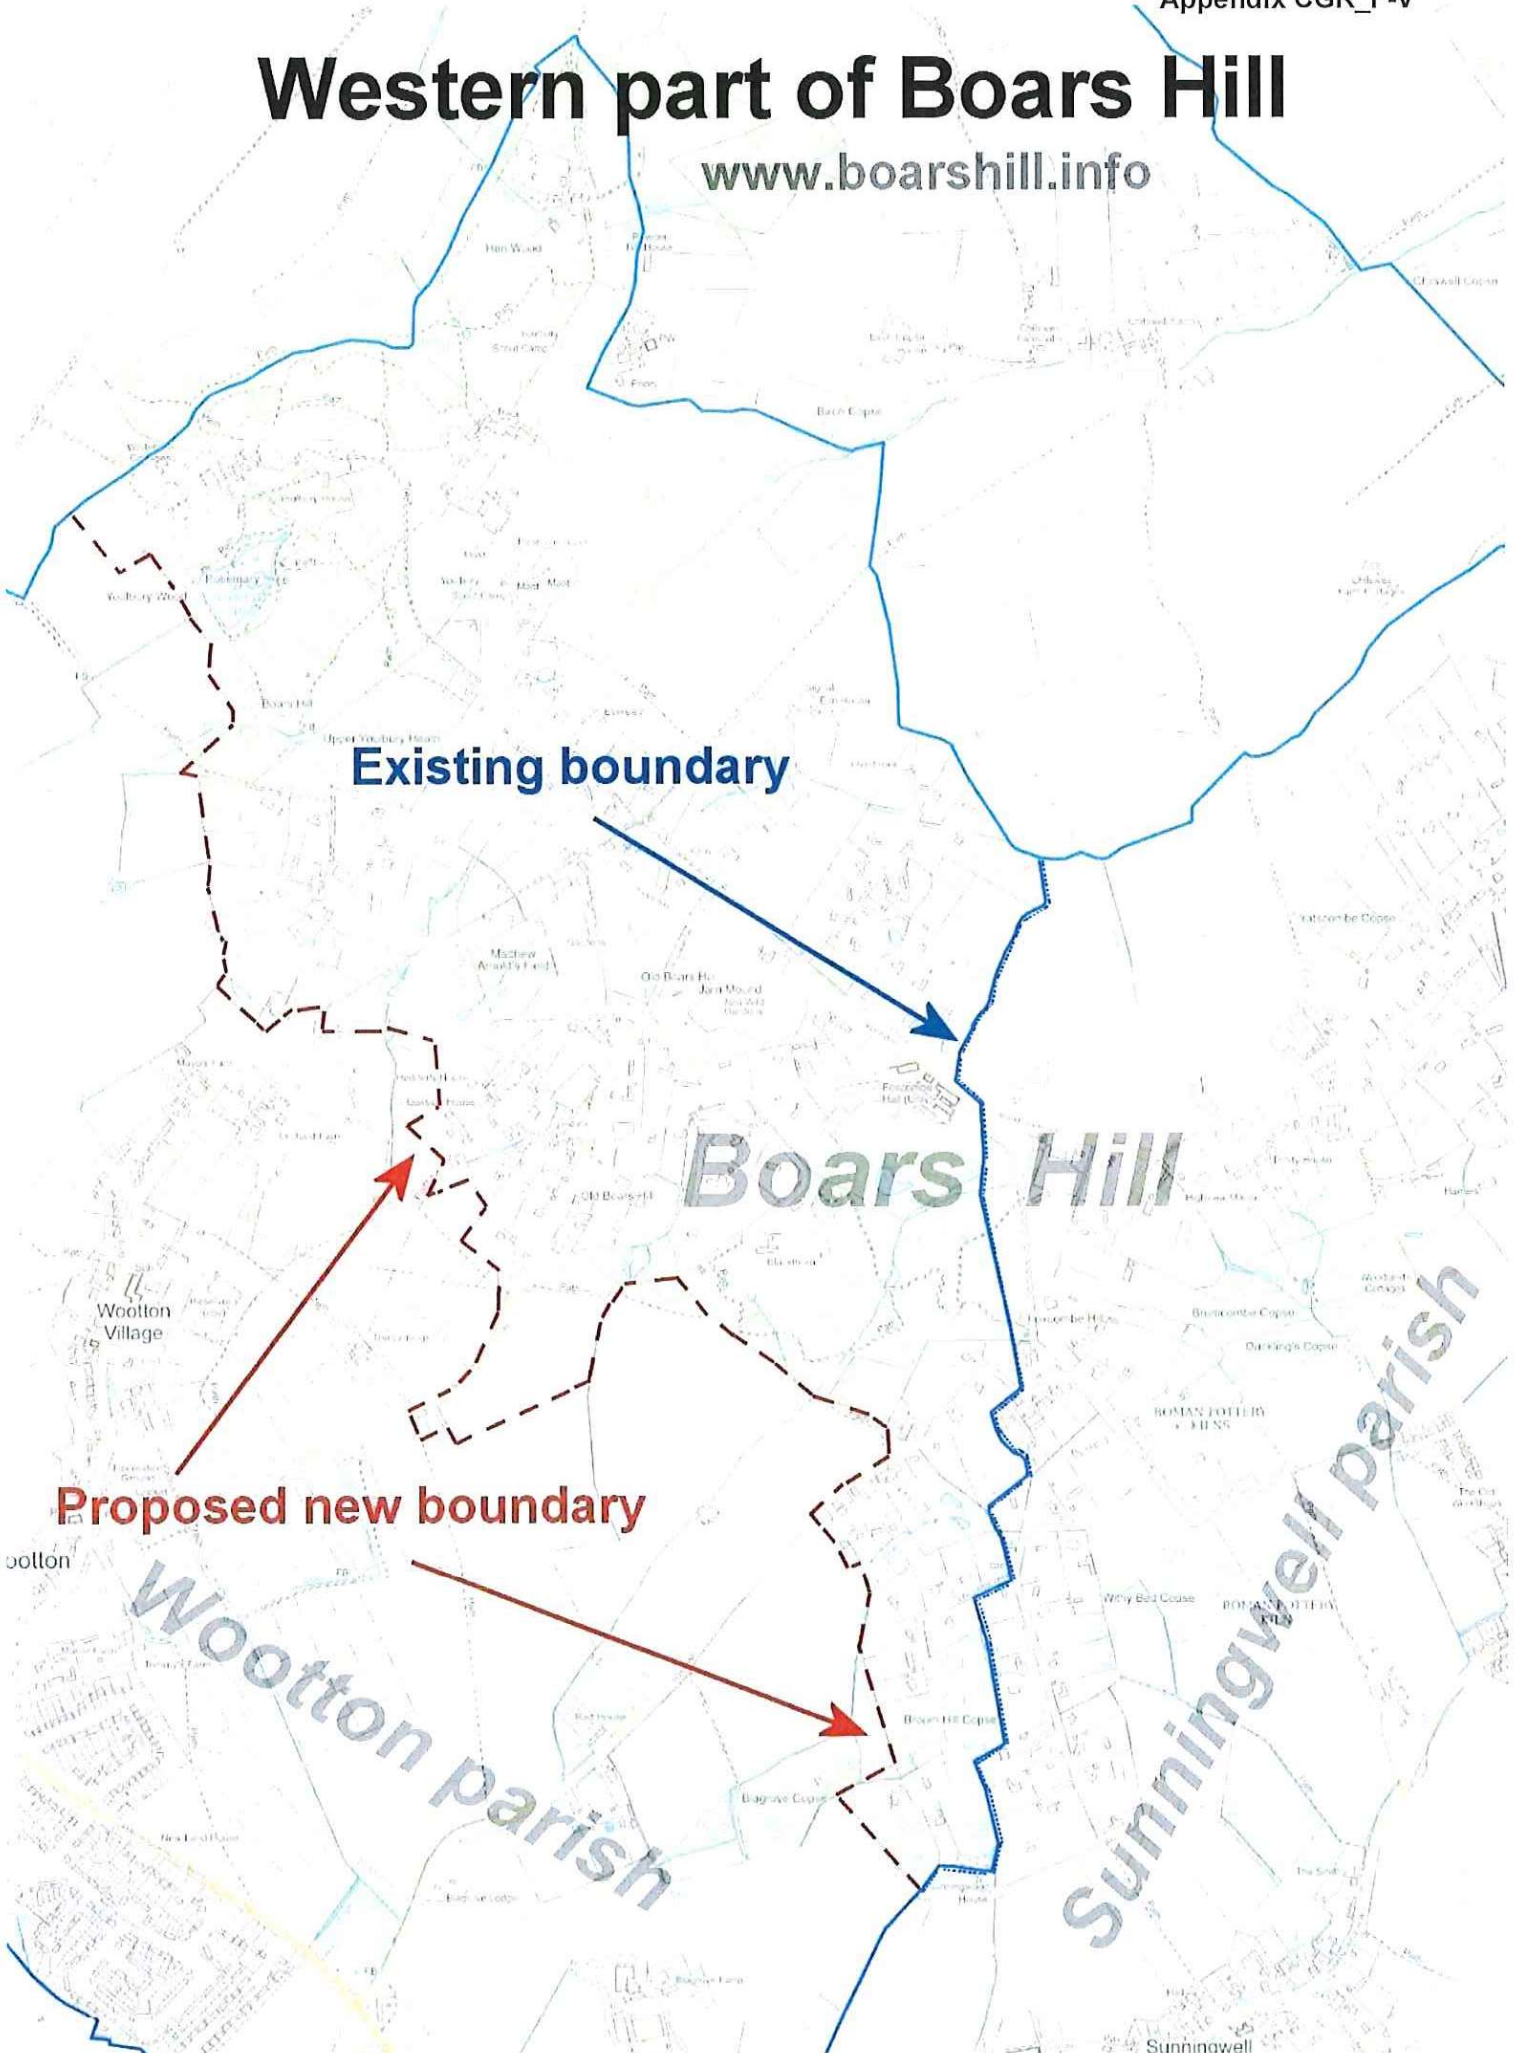

The present boundaries mean a part of Boars Hill is in Wootton parish.

We realise that such moves have a domino effect regarding number of electors in parishes.

To help balance that effect perhaps the part of Sunningwell parish in White Cross (Longfurlong Road) could be moved into Wootton Parish.

This would mean White Cross would also not be split between two parishes.

Additionally, electors in Sunningwell parish can be analysed:

Boars Hill 38%

Sunningwell 25%

Bayworth 23%

Long Furlong 14%

and it would be more sensible and judicious if the parish name could reflect that in some way please.

Western part of Boars Hill

www.boarshill.info

Existing boundary

Proposed new boundary

Boars Hill

Wootton parish

Sunningwell parish

The proposed new boundaries coincide with Land Registry cadastral parcels.