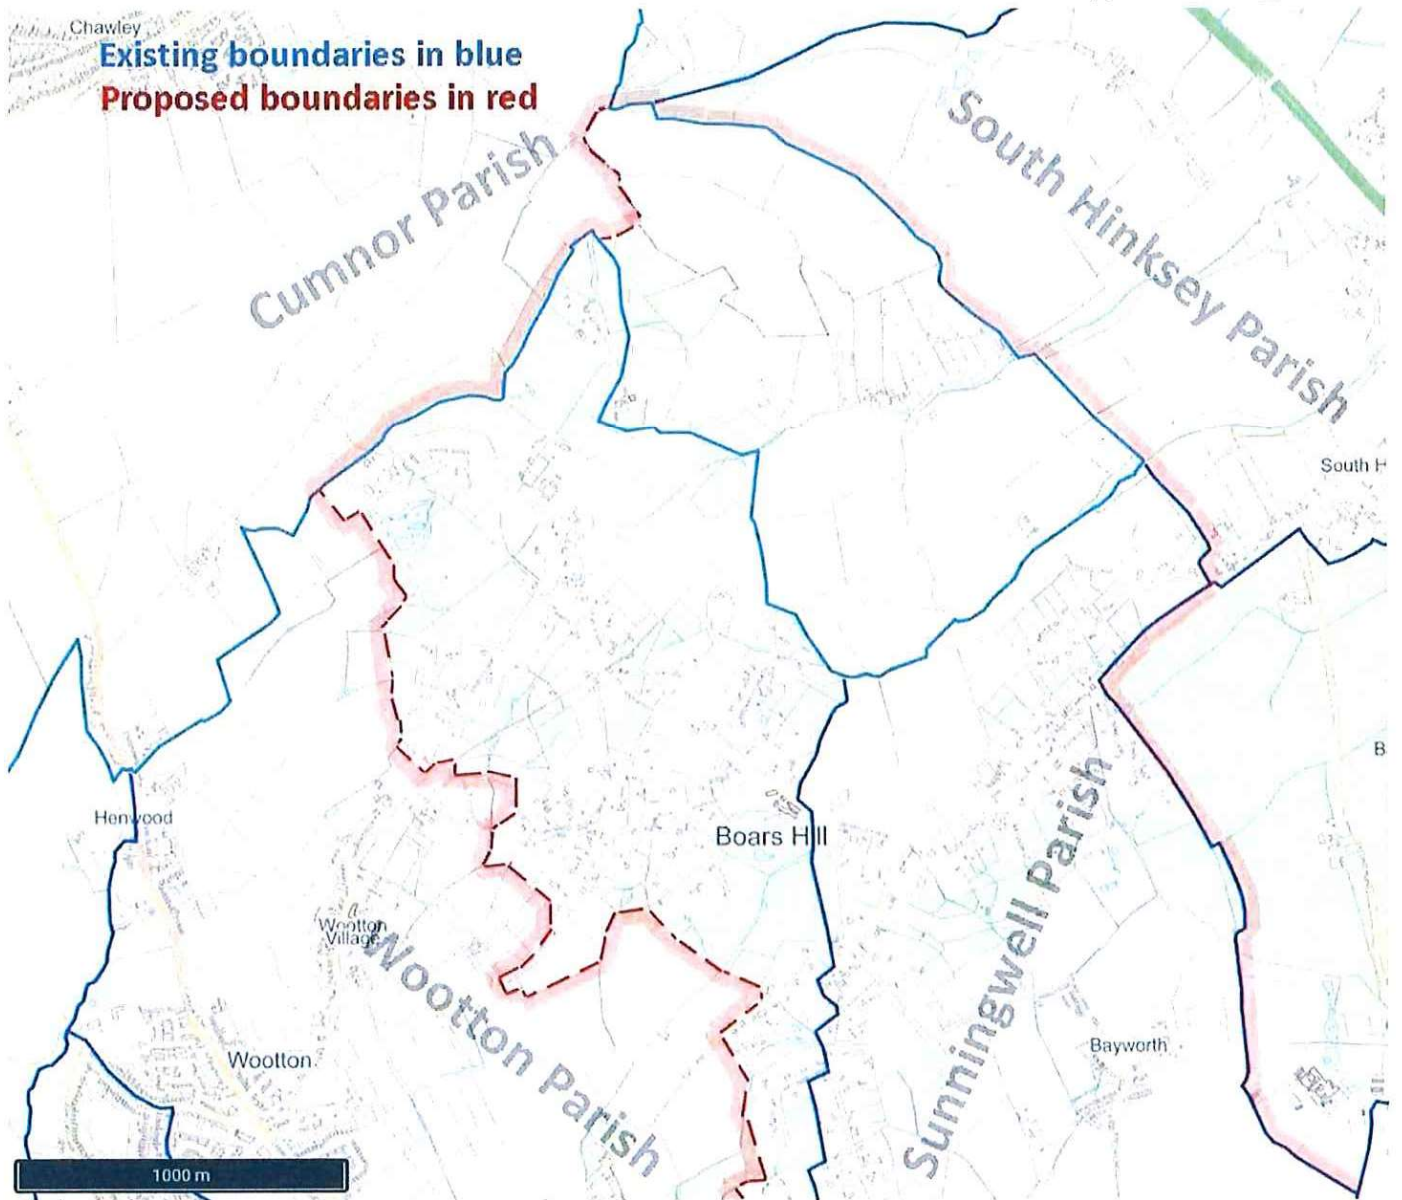

The present boundaries mean a part of Boars Hill is in Wootton parish.

We realise that such moves have a domino effect regarding number of electors in parishes.

To help balance that effect perhaps the part of Sunningwell parish in White Cross (Longfurlong Road) could be moved into Wootton Parish.

This would mean White Cross would also not be split between two parishes.

Additionally, electors in Sunningwell parish can be analysed:

Boars Hill 38%

Sunningwell 25%

Bayworth 23%

Long Furlong 14%

and it would be more sensible and judicious if the parish name could reflect that in some way please.

Western part of Boars Hill

www.boarshill.info

Existing boundary

Proposed new boundary

Boars Hill

Wootton parish

Sunningwell parish

The proposed new boundaries coincide with Land Registry cadastral parcels.