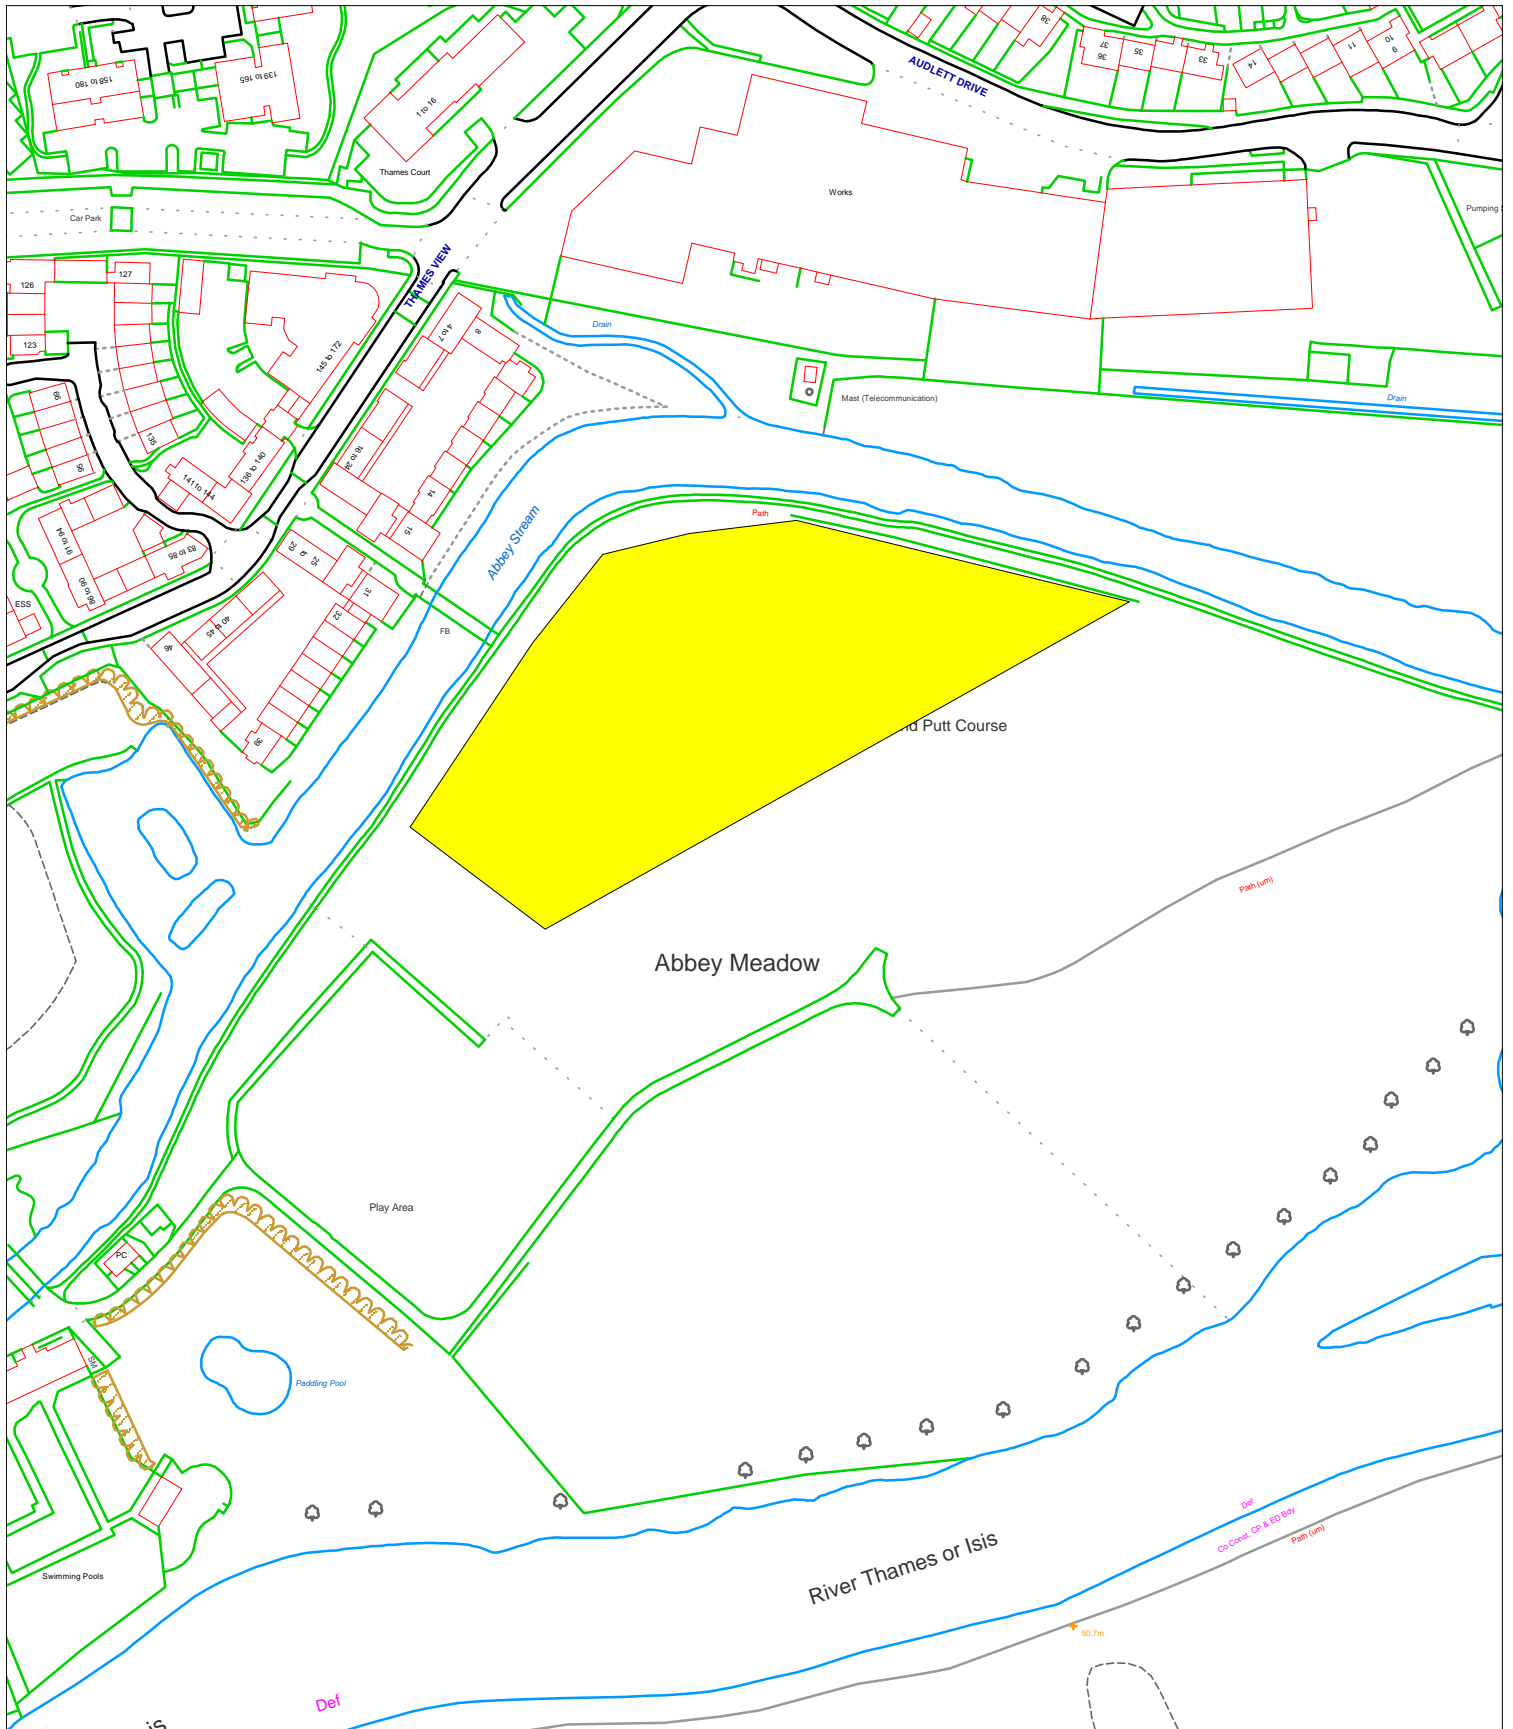

NO MOW MAY SITE - ABBEY MEADOW, ABINGDON

REPRODUCED FROM THE ORDNANCE SURVEY MAPPING WITH THE PERMISSION OF THE CONTROLLER OF H.M. STATIONARY OFFICE CROWN COPYRIGHT. UNAUTHORISED REPRODUCTION INFRINGES CROWN COPYRIGHT AND MAY LEAD TO PROSECUTION OR CIVIL PROCEEDINGS

VALE OF WHITE HORSE DC. LICENSE NO. 100019525
SOUTH OXFORDSHIRE D.C. LICENSE NO. 100018668

NOT TO SCALE