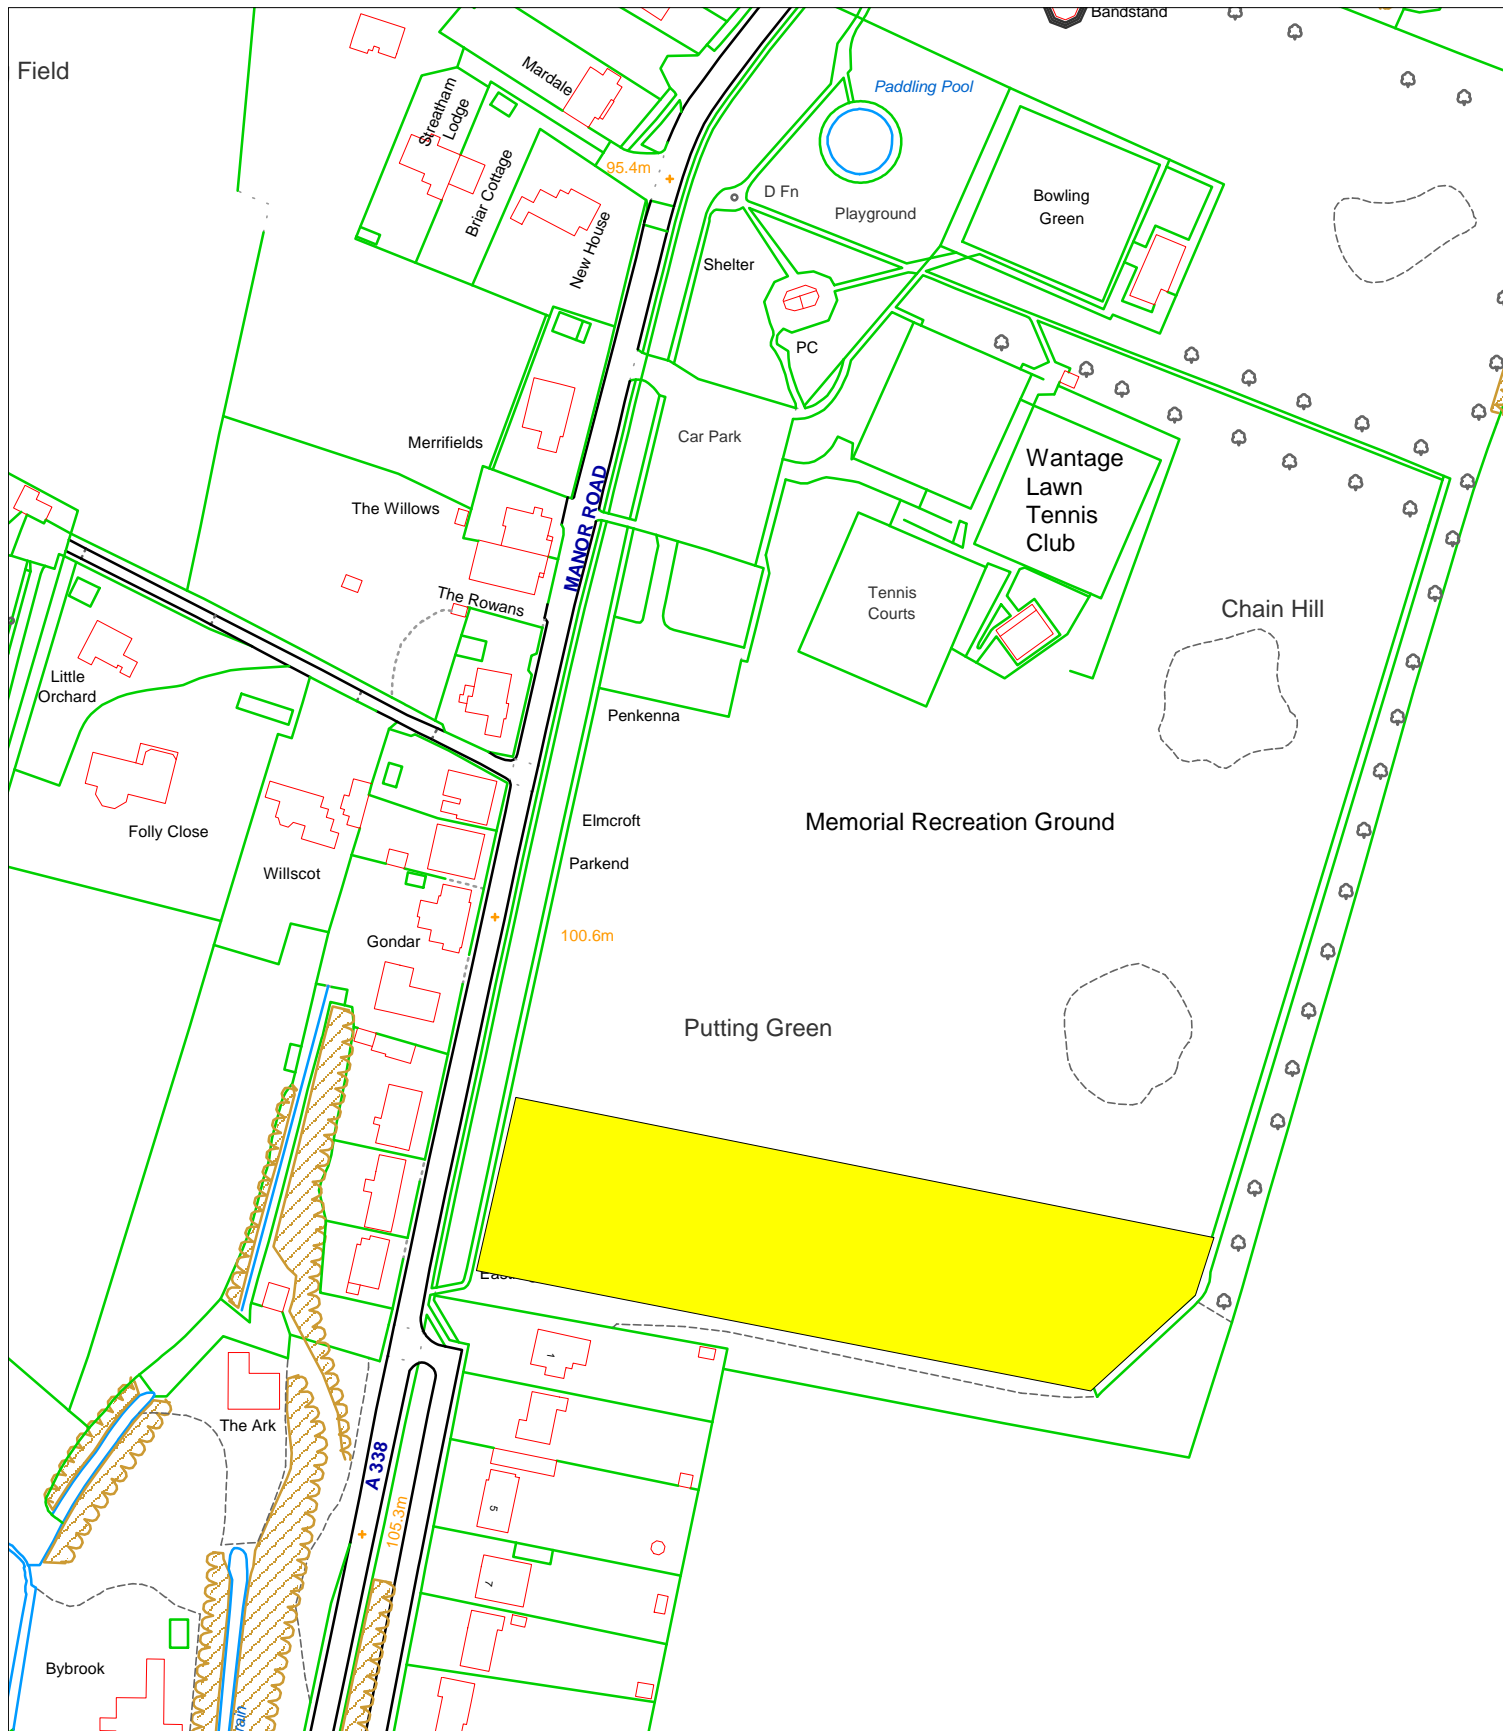

# NO MOW MAY SITE - MANOR ROAD RECREATION GROUND, WANTAGE

REPRODUCED FROM THE ORDNANCE SURVEY MAPPING WITH THE PERMISSION OF THE CONTROLLER OF H.M. STATIONARY OFFICE CROWN COPYRIGHT. UNAUTHORISED REPRODUCTION INFRINGES CROWN COPYRIGHT AND MAY LEAD TO PROSECUTION OR CIVIL PROCEEDINGS

VALE OF WHITE HORSE DC. LICENSE NO. 100019525  
SOUTH OXFORDSHIRE D.C. LICENSE NO. 100018668

NOT TO SCALE