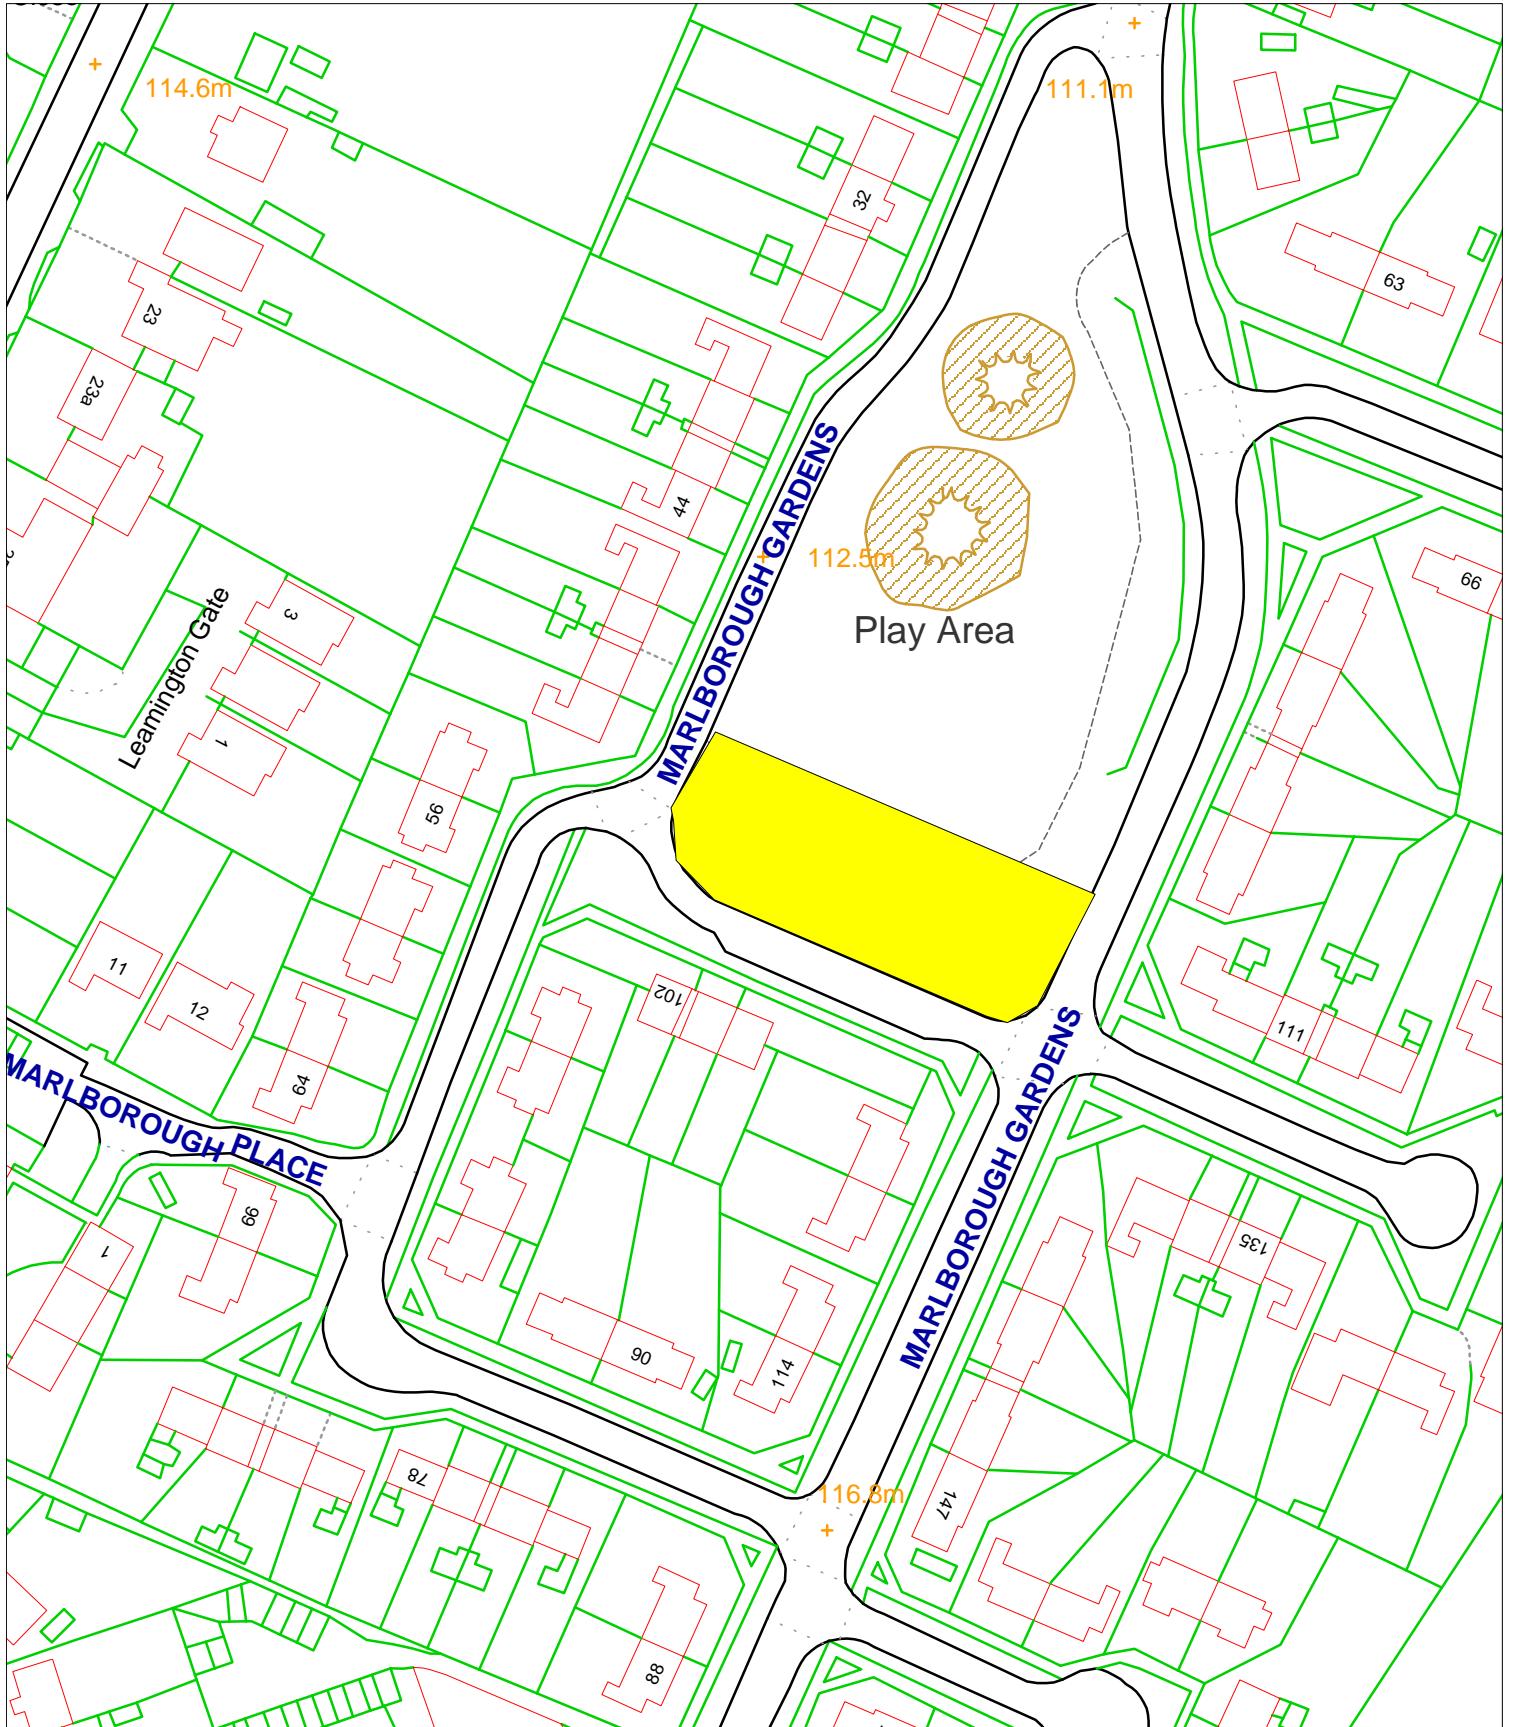

NO MOW MAY SITE - MARLBOROUGH GARDENS, FARINGDON

REPRODUCED FROM THE ORDNANCE SURVEY MAPPING WITH THE PERMISSION OF THE CONTROLLER OF H.M. STATIONARY OFFICE CROWN COPYRIGHT. UNAUTHORISED REPRODUCTION INFRINGES CROWN COPYRIGHT AND MAY LEAD TO PROSECUTION OR CIVIL PROCEEDINGS

VALE OF WHITE HORSE DC. LICENSE NO. 100019525
SOUTH OXFORDSHIRE D.C. LICENSE NO. 100018668

NOT TO SCALE