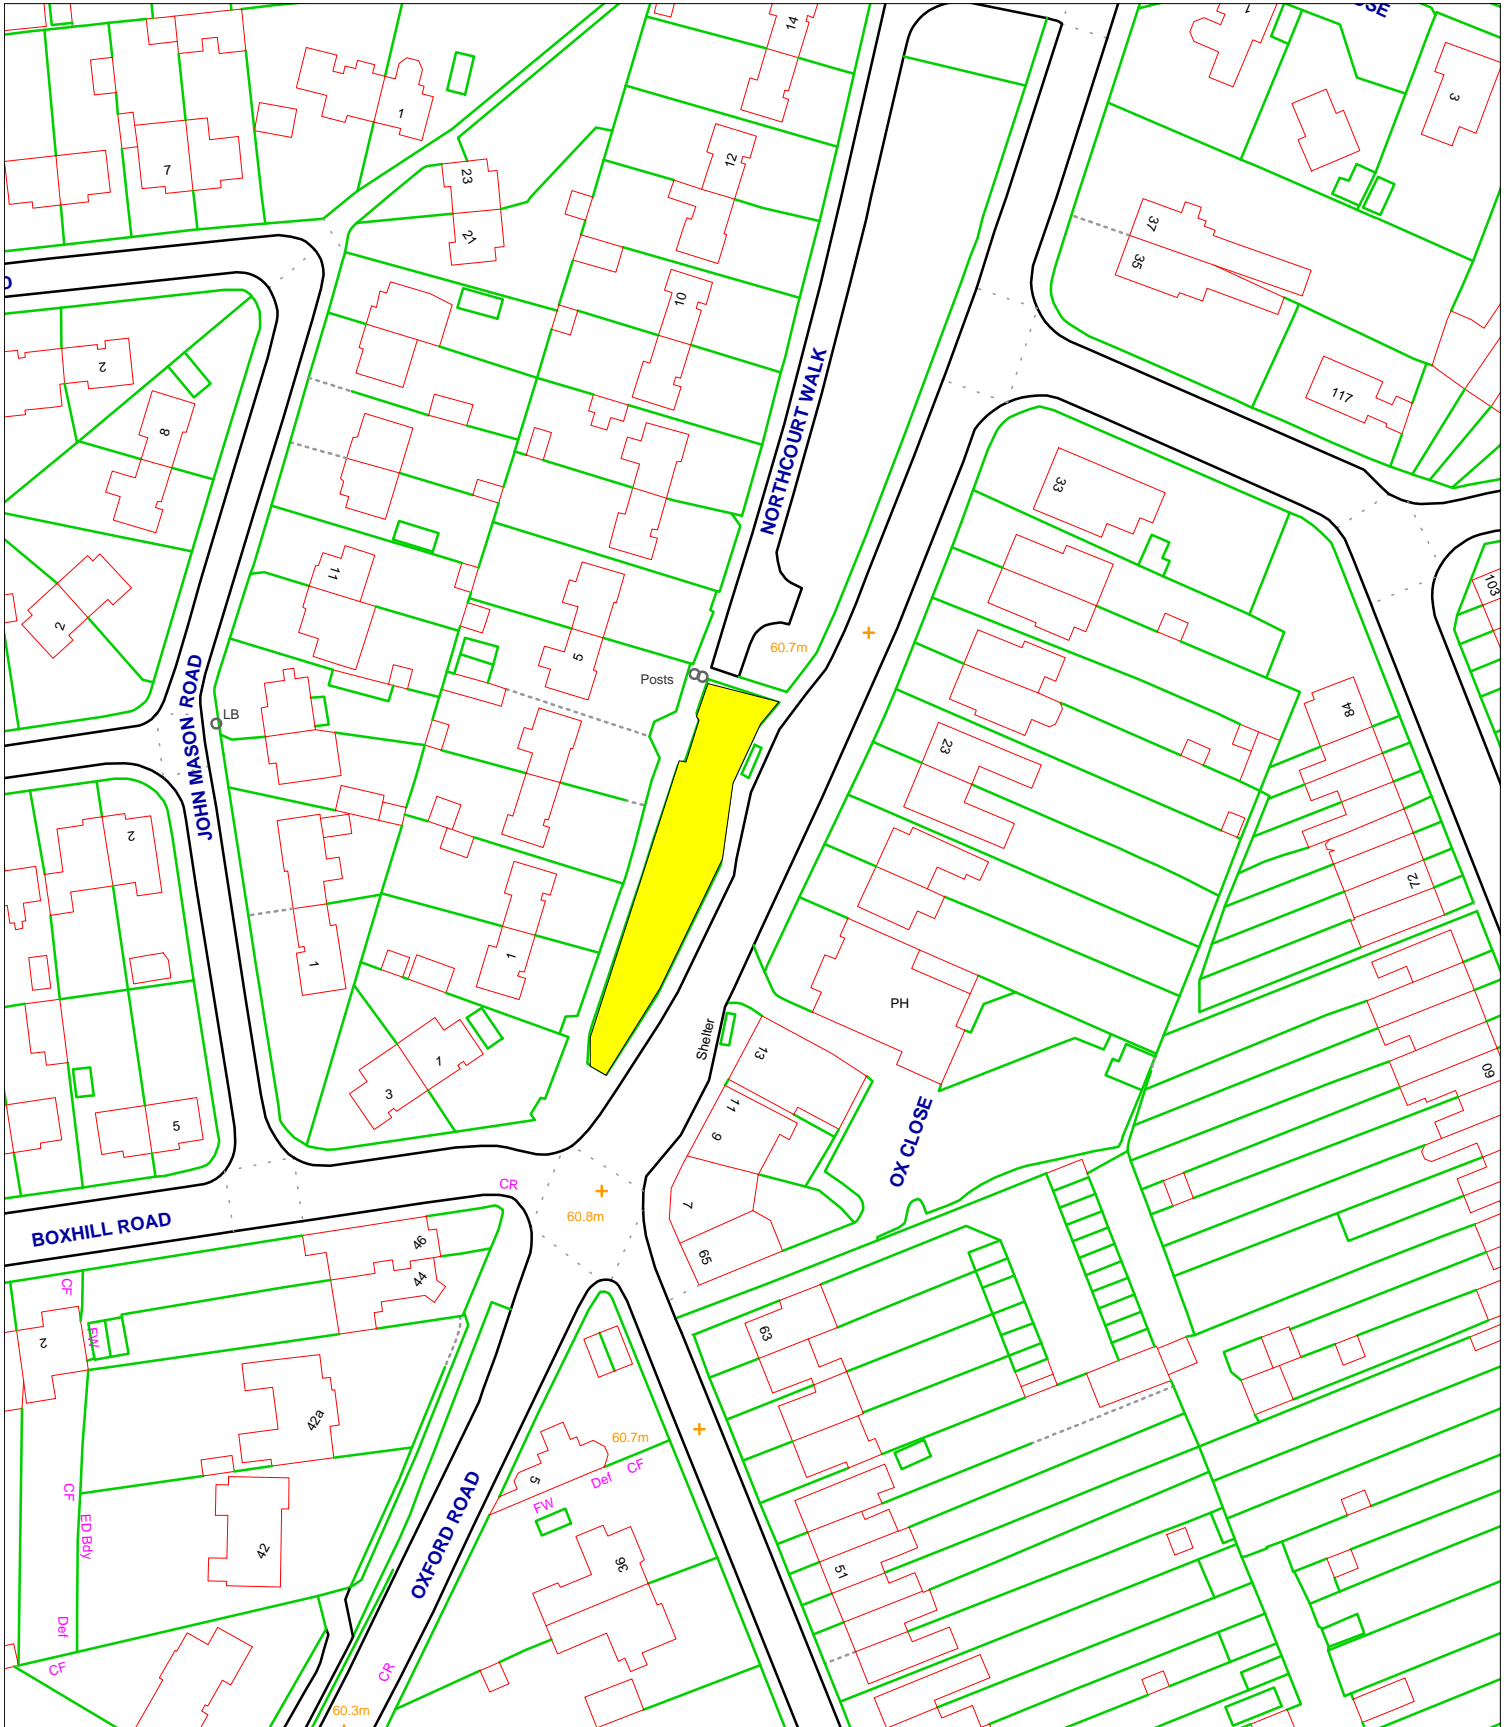

NO MOW MAY SITE - OXFORD ROAD, ABINGDON

REPRODUCED FROM THE ORDNANCE SURVEY MAPPING WITH THE PERMISSION OF THE CONTROLLER OF H.M. STATIONARY OFFICE CROWN COPYRIGHT. UNAUTHORISED REPRODUCTION INFRINGES CROWN COPYRIGHT AND MAY LEAD TO PROSECUTION OR CIVIL PROCEEDINGS

VALE OF WHITE HORSE DC. LICENSE NO. 100019525
SOUTH OXFORDSHIRE D.C. LICENSE NO. 100018668

NOT TO SCALE