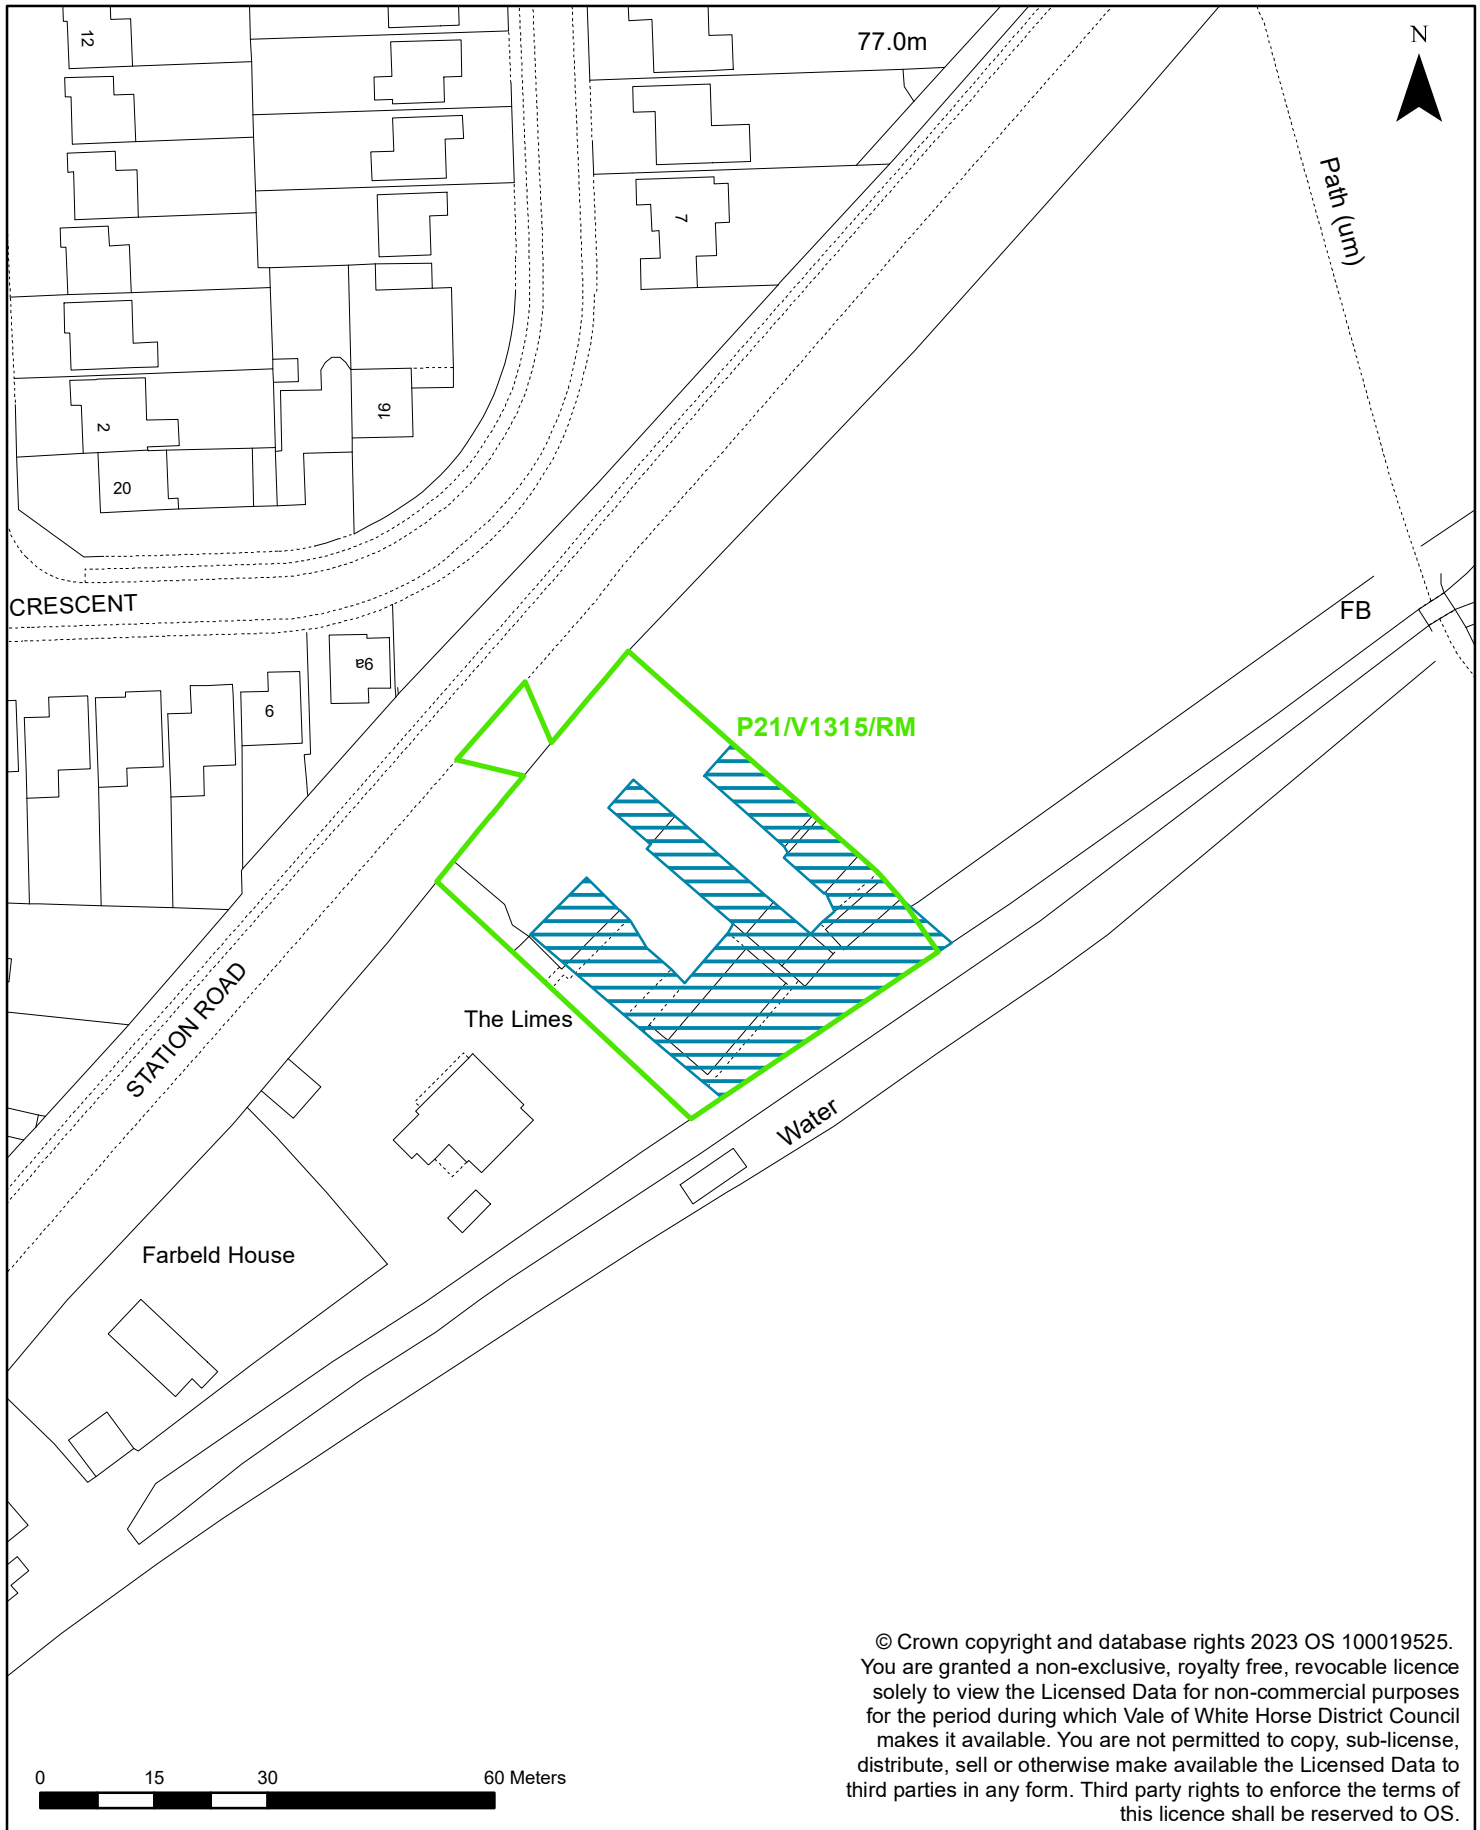

## The Limes Station Road Grove OX12 7PE

 Site with Planning Permission

 Brownfield Land within Site

January 2023

1:1,000

© Crown copyright and database rights 2023 OS 100019525.  
You are granted a non-exclusive, royalty free, revocable licence solely to view the Licensed Data for non-commercial purposes for the period during which Vale of White Horse District Council makes it available. You are not permitted to copy, sub-license, distribute, sell or otherwise make available the Licensed Data to third parties in any form. Third party rights to enforce the terms of this licence shall be reserved to OS.