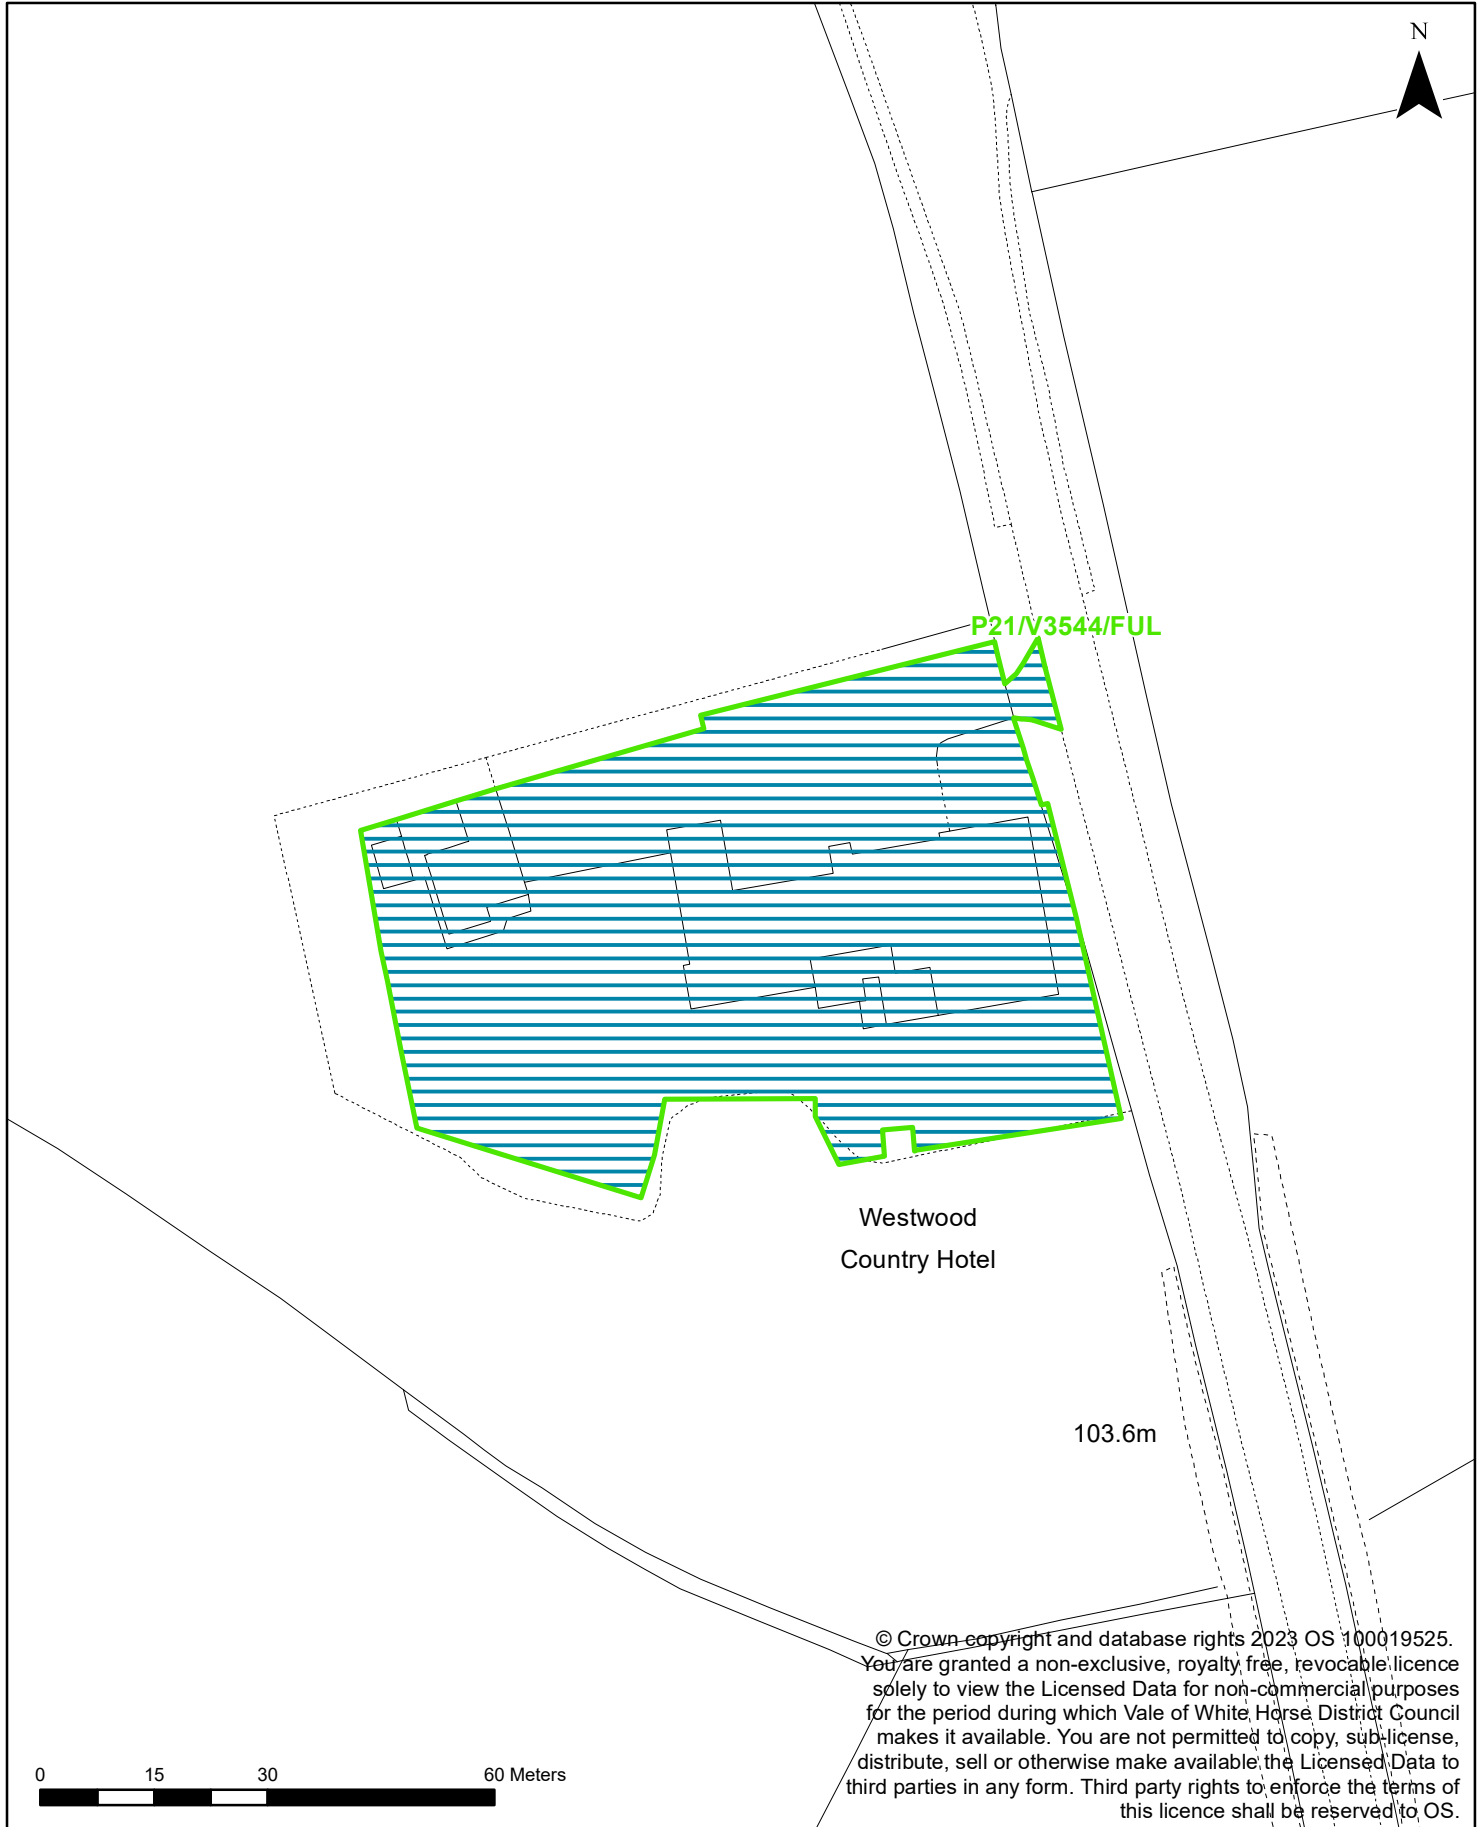

Westwood Country Hotel Hinksey Hill Oxford OX1 5BG

 Site with Planning Permission

 Brownfield Land within Site

January 2023

1:1,000

© Crown copyright and database rights 2023 OS 100019525.
You are granted a non-exclusive, royalty free, revocable licence
solely to view the Licensed Data for non-commercial purposes
for the period during which Vale of White Horse District Council
makes it available. You are not permitted to copy, sub-license,
distribute, sell or otherwise make available the Licensed Data to
third parties in any form. Third party rights to enforce the terms of
this licence shall be reserved to OS.