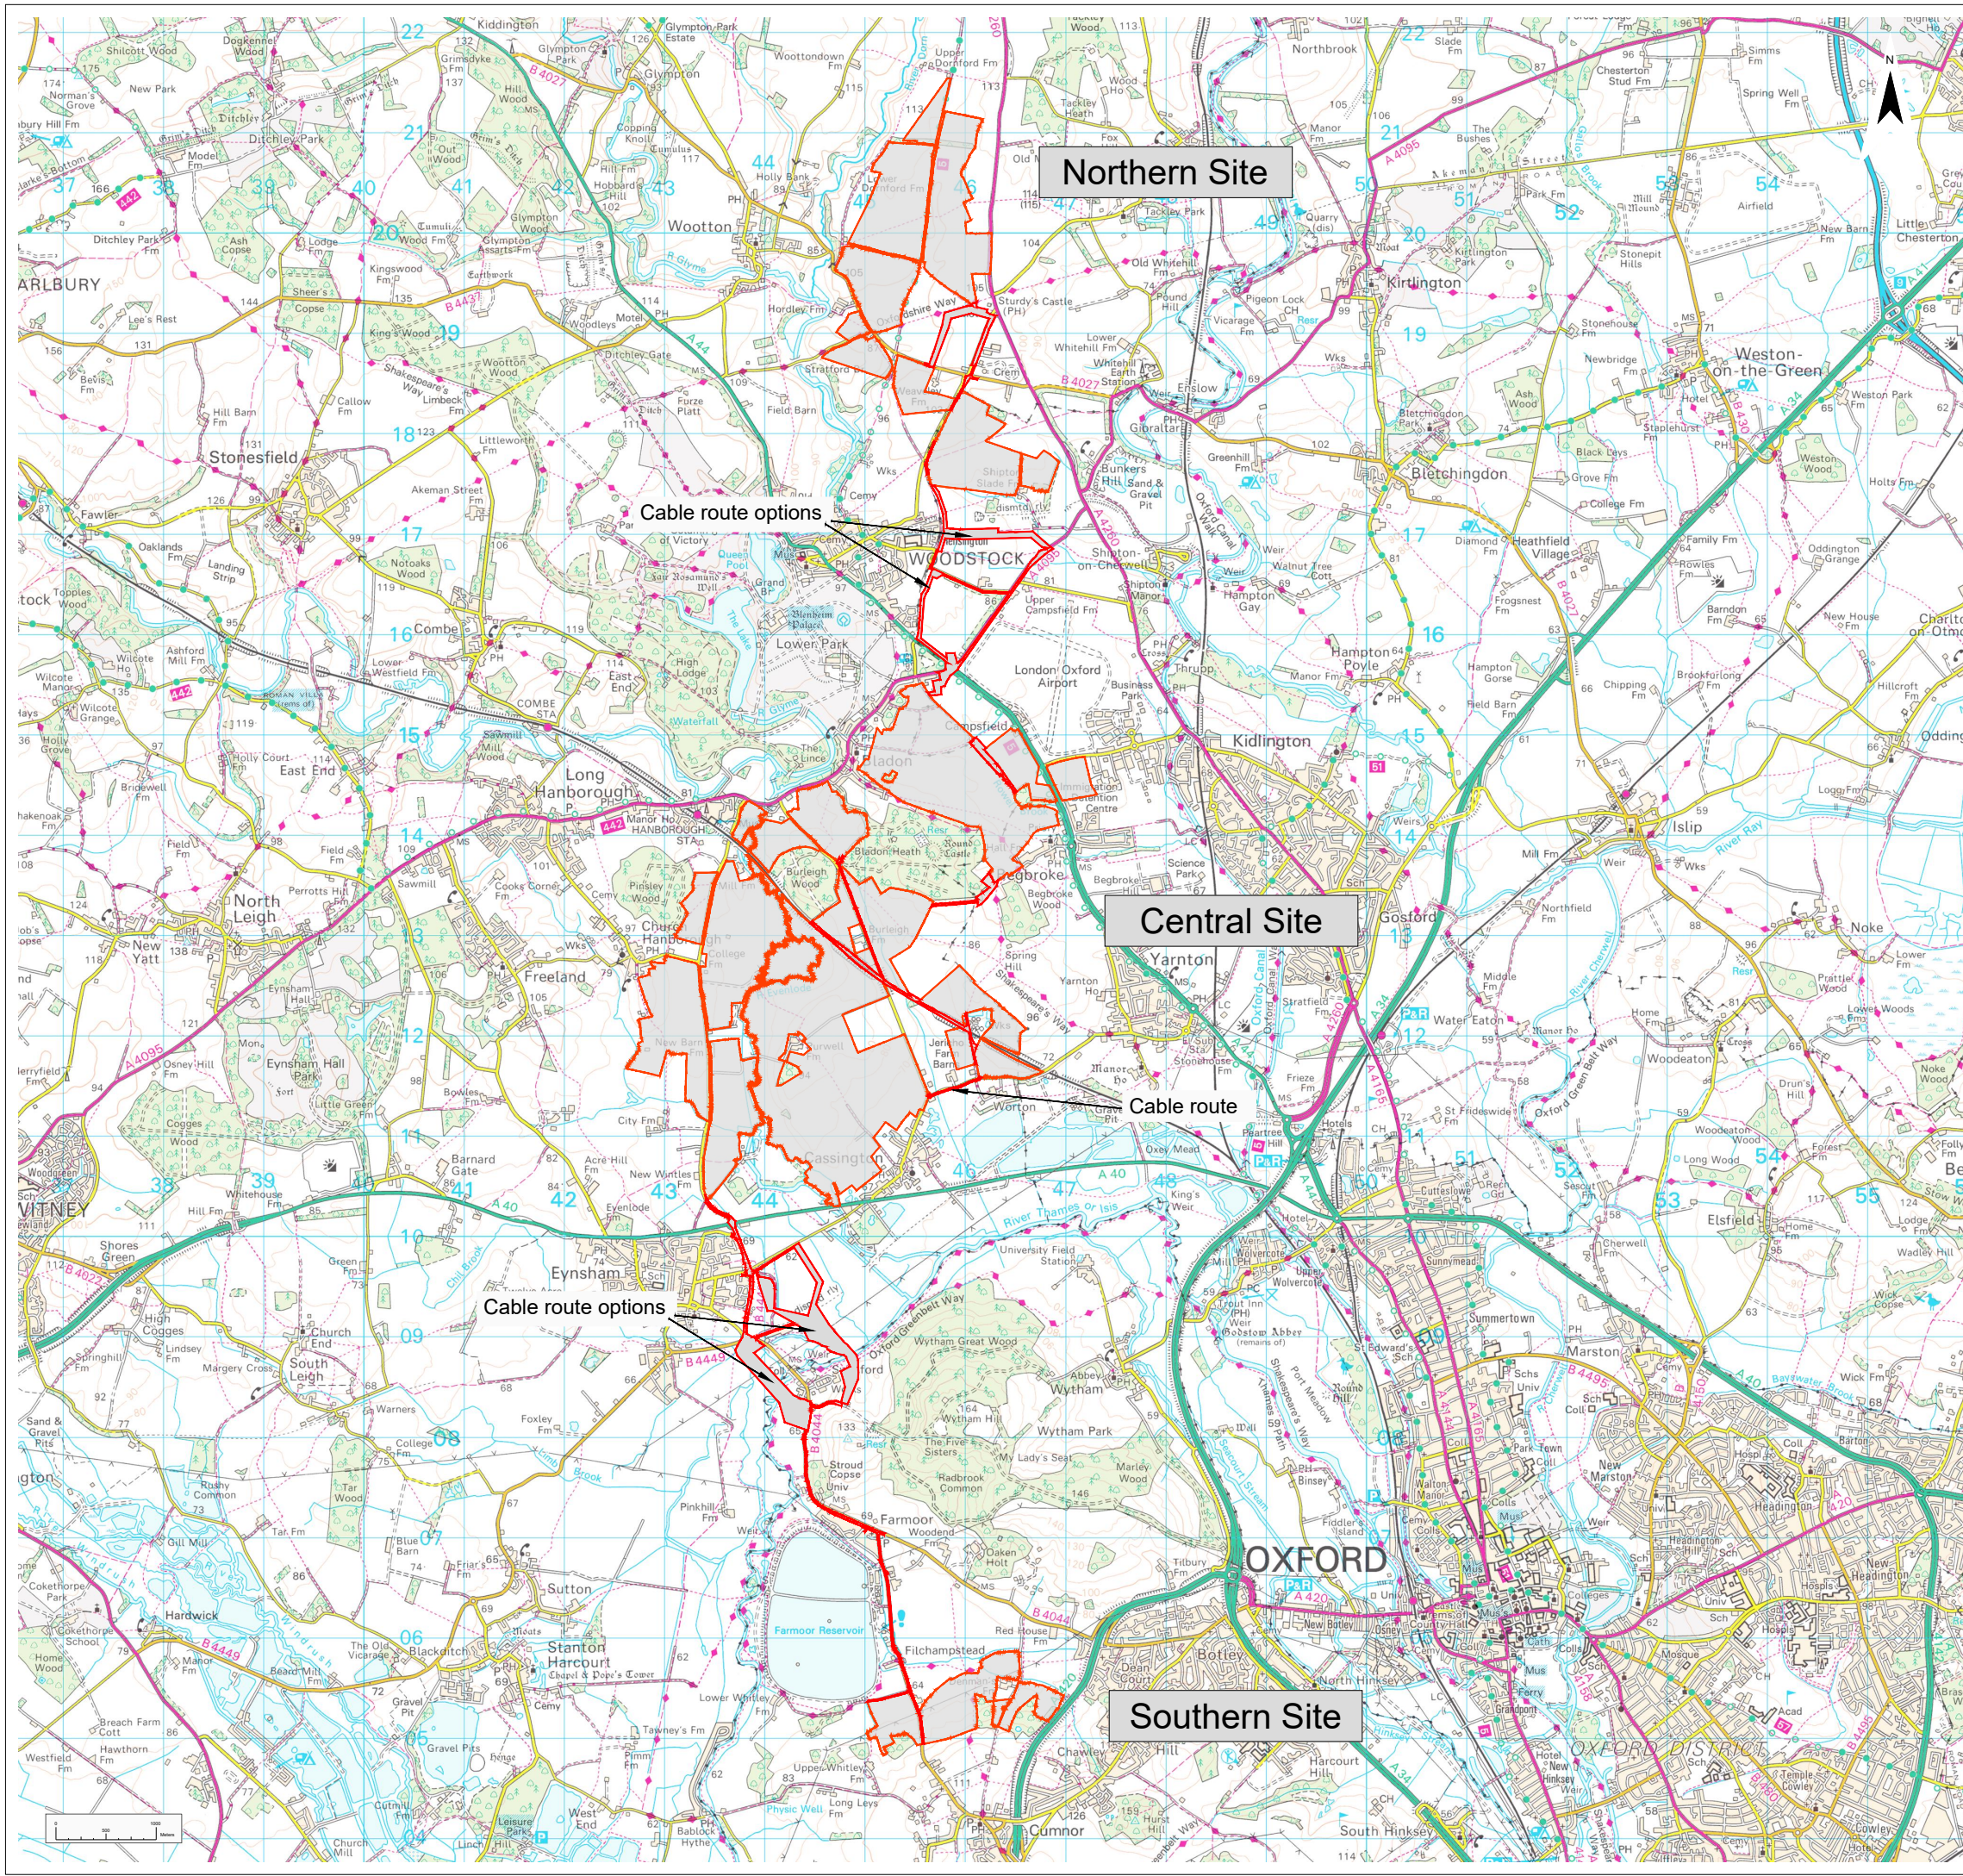

The scale of the drawing is only valid for A3 format printing

Legend

Site Location and Project Site Boundary

Project		Status			
Botley West Solar Farm		Final			
Id.	Changes	Date	Name	Date	Name
				10.10.2023	V. Guskova
				10.10.2023	T. Dahl
Project-PH					
Project-No					
A	Created	10.10.2023	VG	Drawing No	prj-01-0700
CAD-data name: 231010 Botley West Site Location plan.dwg					
Scale: 1:65000 at A3			DIM: m		
Plan					
Site Location and Project Site Boundary					
Figure 1.1					
Overview					
		 Photovoltaic Development Partners GmbH Kurfürstendamm 52 10707 Berlin, Germany			