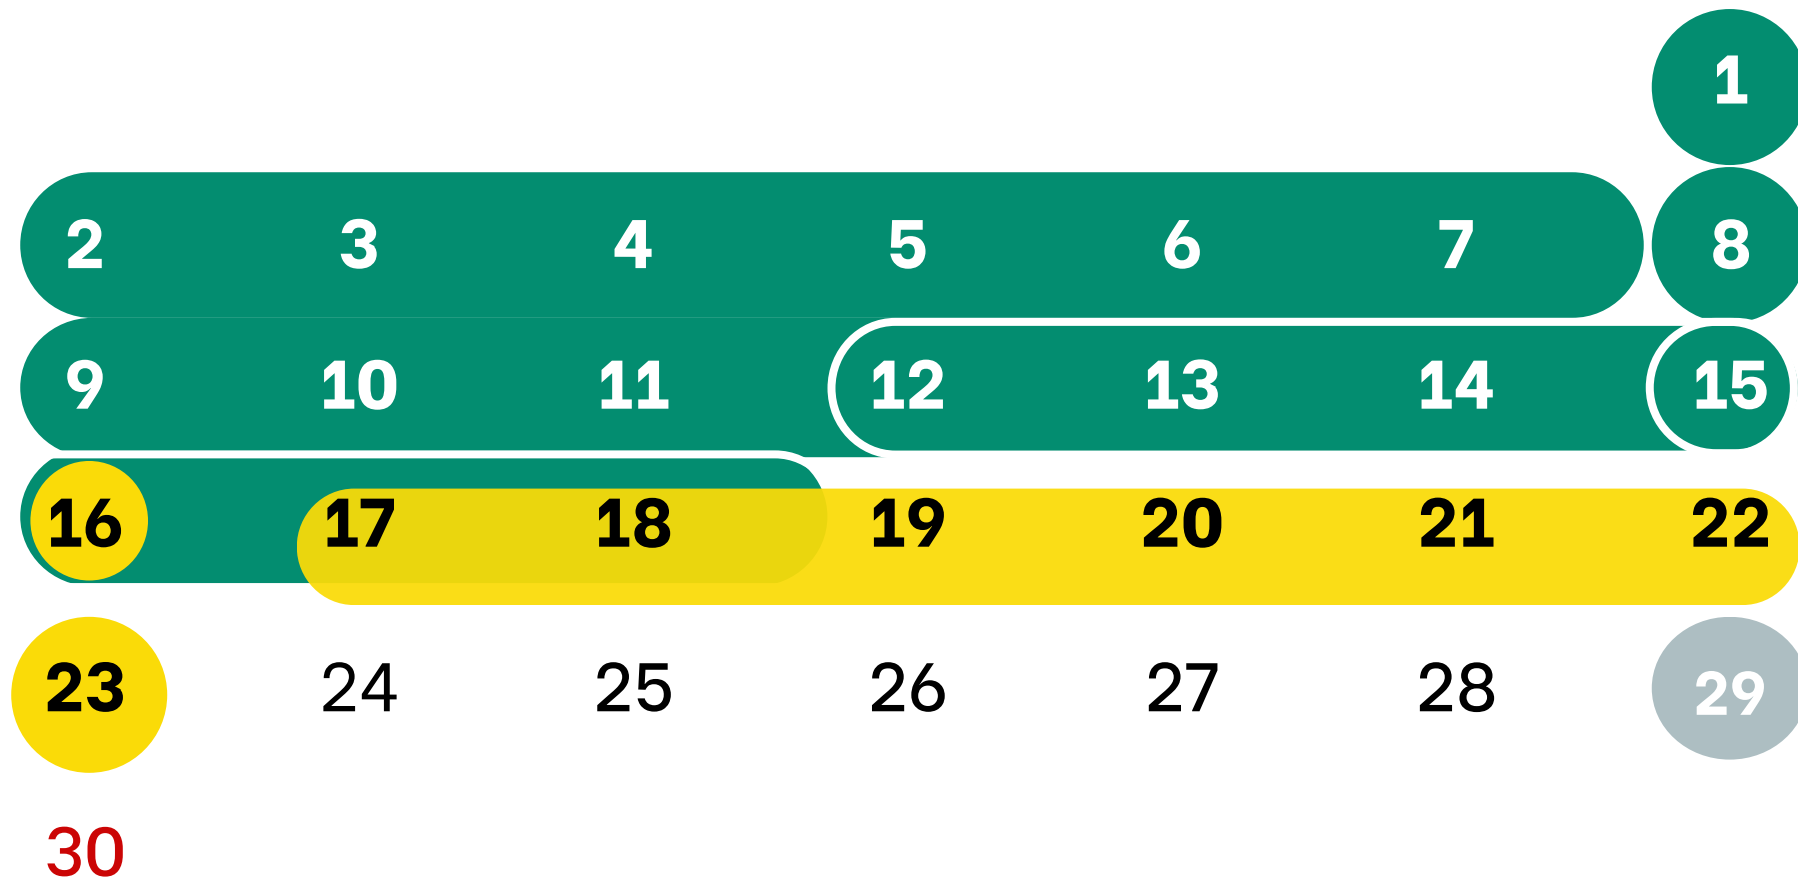

Sun Mon Tue Wed Thu Fri Sat