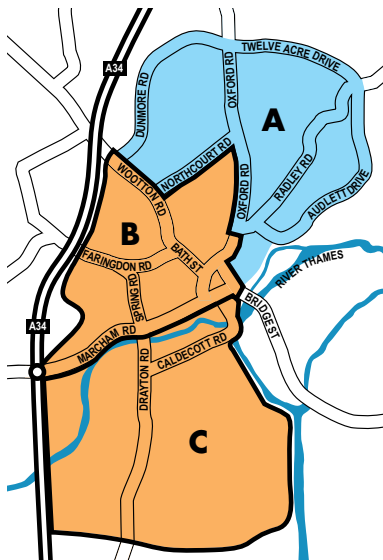

Abingdon

Collection schedule

Week 1 - Blue Friday collection
Abingdon North & East.
Oxford Road and East to Audlett Drive and roads off; Northcourt Road and North to Dunmore Road.
(Area A on map below)

Week 2 - Orange Friday collection
Abingdon West & Central.
West of Oxford Road; South of Northcourt Road to Centre; Ock Street & North to Copenhagen Drive and up to Wootton Road.
(Area B on map below)

Week 2 - Orange Monday collection
Abingdon South of Ock Street.
All roads off Drayton Road and Wilsham Road.
(Area C on map below)